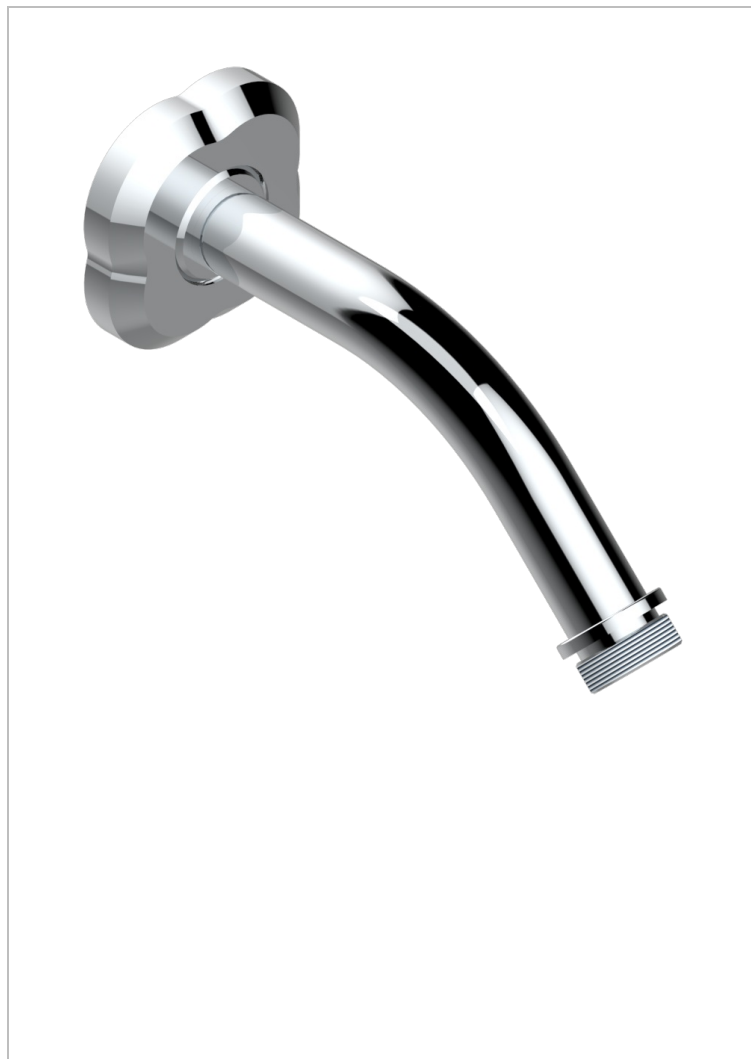

CAMELIA BLACK CRYSTAL

U5K-82/US

Horizontal shower arm, 45°, lg: 4" 3/4

THG[®]
PARIS

CHARACTERISTIC

- Camélia Black crystal
- Horizontal shower arm, 45°, lg: 4" 3/4

AVAILABLE FINITIONS

Black ceram - D30
Blush PVD - H62
Brass color PVD - H49
Brown bronze color PVD - F33
Chrome polished - A02
Gold color PVD - H52

Gold mat - F07
Gold polished - F01
Graphite PVD - H64
Matt Umber PVD - H67
Matt blush PVD - H60
Matt brass color PVD - H50

Matt brown bronze color PVD - F34
Matt chrome (American satin) - C02
Matt gold color PVD - H53
Matt graphite PVD - H65
Matt nickel (American satin) - C01
Matt nickel color PVD - H56

Nickel antique / Sovereign - H28
Nickel color PVD - H55
Nickel polished - B01
Soft matt gold - F31
Umber PVD - H66