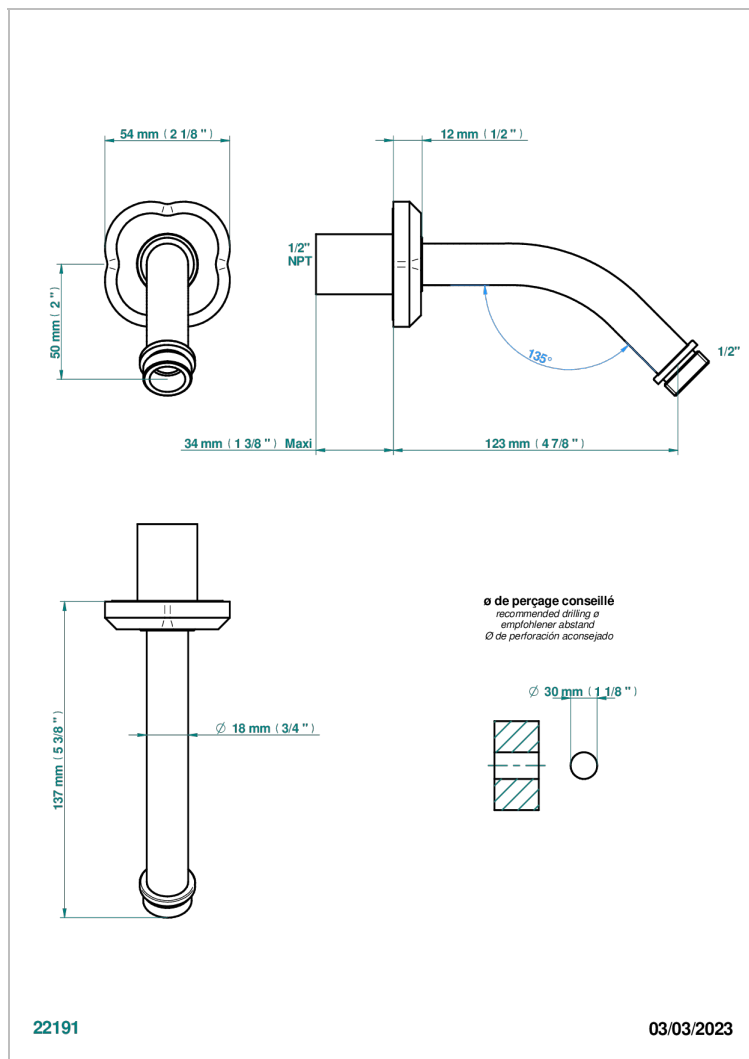

CAMELIA BLACK CRYSTAL

U5K-82/US

Horizontal shower arm, 45°, lg: 4" 3/4

THG[®]
PARIS

CHARACTERISTIC

- Camélia Black crystal
- Horizontal shower arm, 45°, lg: 4" 3/4

AVAILABLE FINITIONS

Black ceram - D30
Blush PVD - H62
Brass color PVD - H49
Brown bronze color PVD - F33
Chrome polished - A02
Gold color PVD - H52

Nickel antique / Sovereign - H28
Nickel color PVD - H55
Nickel polished - B01
Soft matt gold - F31
Umber PVD - H66