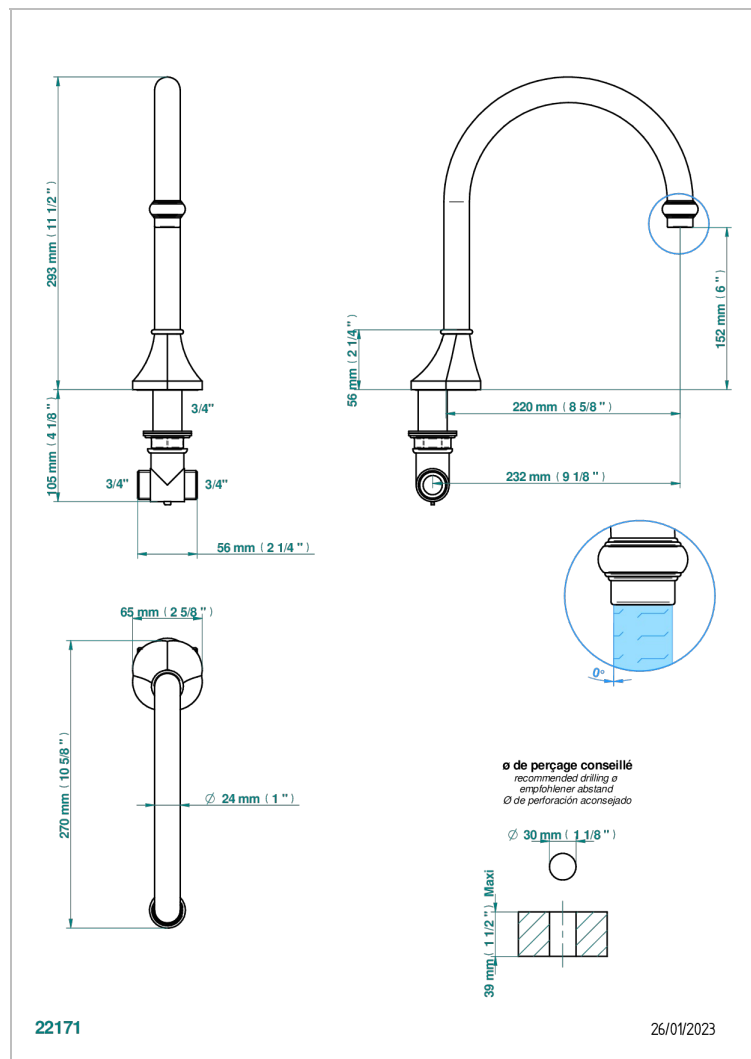

# CAMELIA CLEAR CRYSTAL

U5L-29SG

Bathtub spout

THG  
PARIS

## CHARACTERISTIC

- Camélia Clear crystal
- Bathtub spout