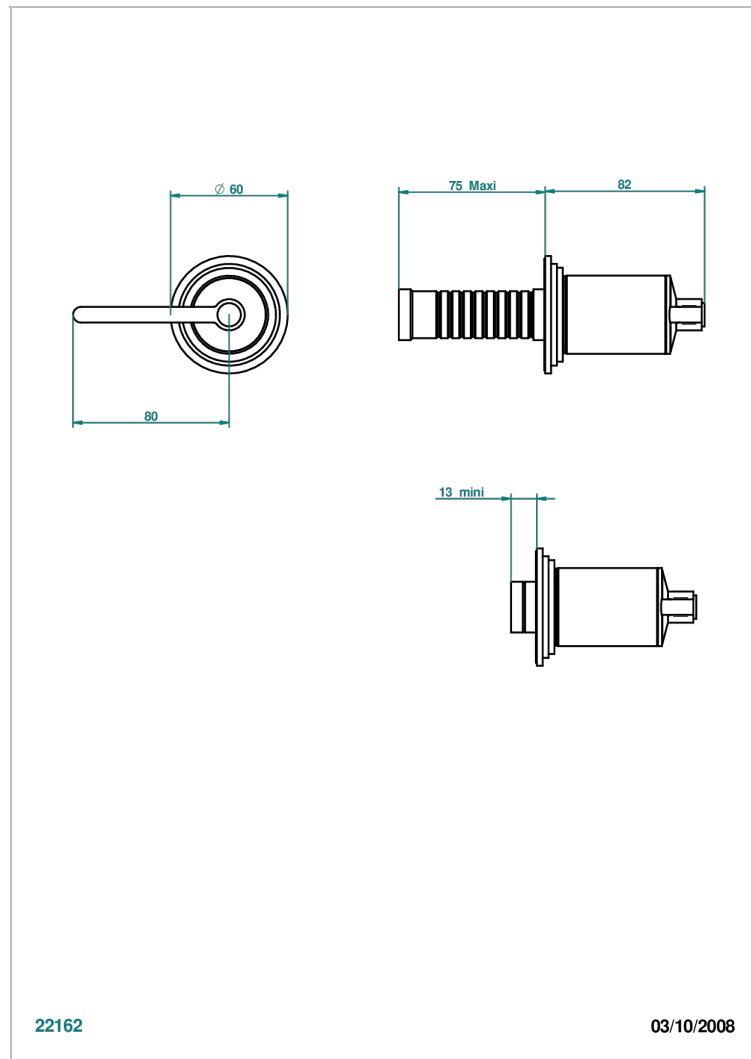

FAUBOURG METAL WITH LEVER HANDLES

G2U-30B/N

Wall volume control 30 & 32 trim (no marking)

22162

03/10/2008

CHARACTERISTIC

- Faubourg Metal with lever handles
- Wall volume control 30 & 32 trim (no marking)

RELATED SKU'S

- Ref. G00-32CUSA 3/4" Volume control wall valve with ceramic cartridge
- Ref. G00-30CUSA 1/2" volume control wall valve with ceramic cartridge

AVAILABLE FINITIONS

Black ceram - D30

Blush PVD - H62

Brass color PVD - H49