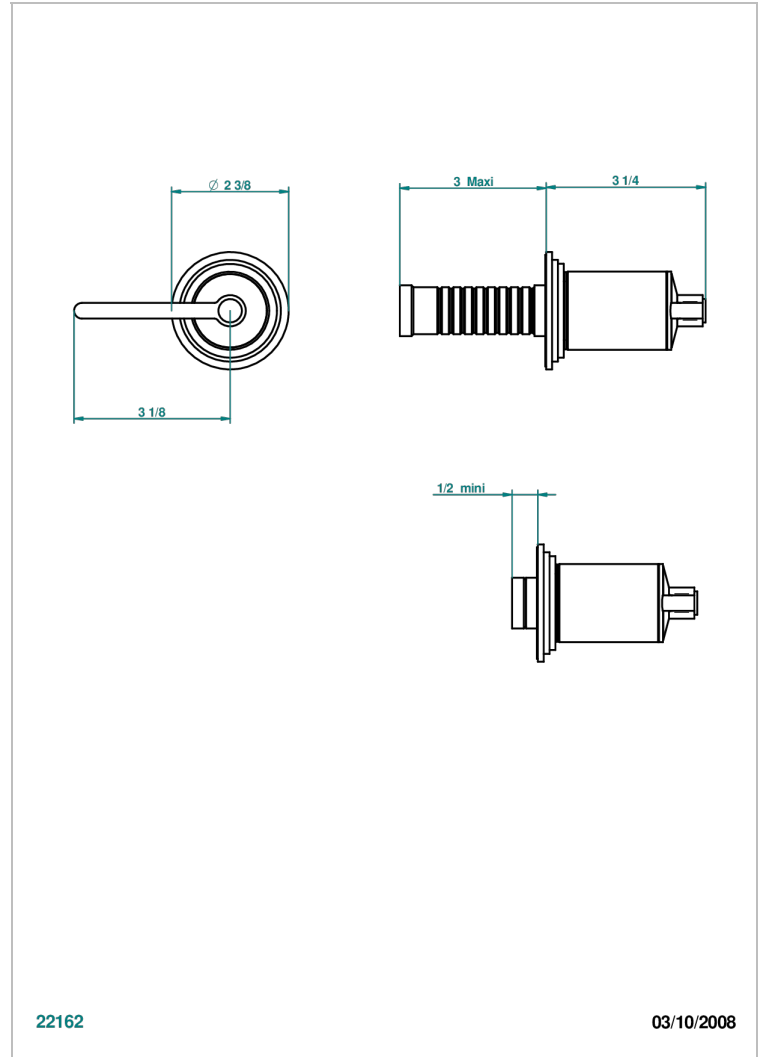

# FAUBOURG METAL WITH LEVER HANDLES

G2U-30B/N

Wall volume control 30 & 32 trim (no marking)

THG<sup>®</sup>  
PARIS

22162

03/10/2008

## CHARACTERISTIC

- Faubourg Metal with lever handles
- Wall volume control 30 & 32 trim (no marking)

## RELATED SKU'S

- Ref. G00-32CUSA 3/4" Volume control wall valve with ceramic cartridge
- Ref. G00-30CUSA 1/2" volume control wall valve with ceramic cartridge