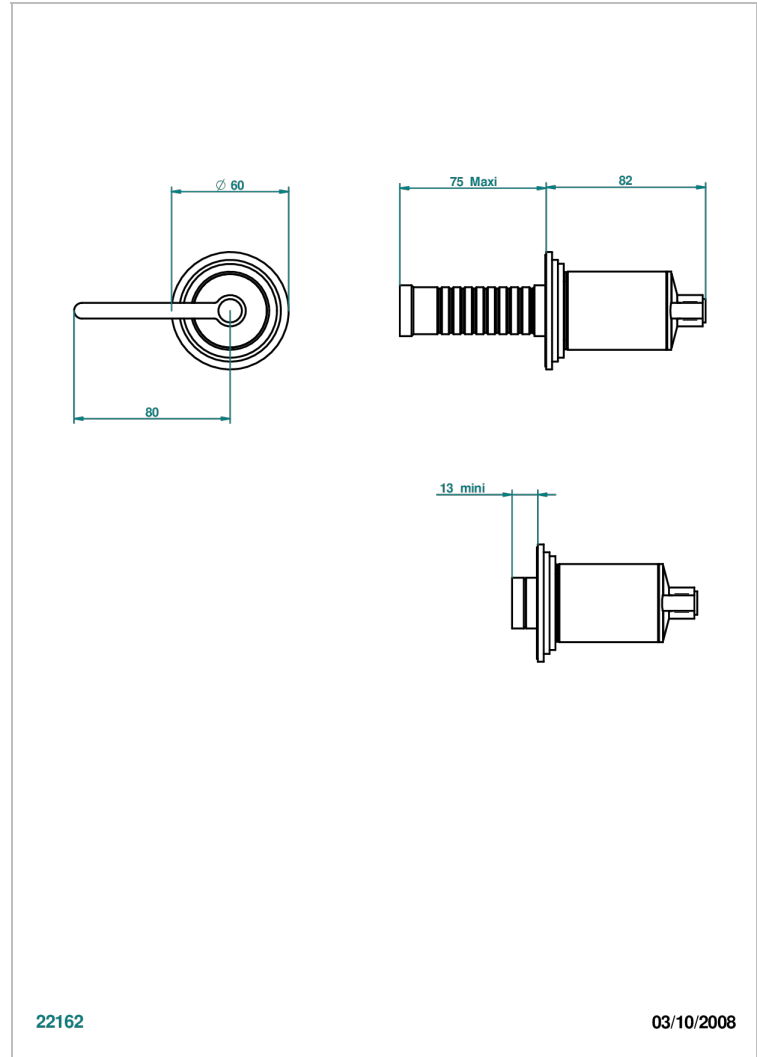

FAUBOURG METAL WITH LEVER

G2U-30B/N

wall valve trim only for valve item code 30 and 32 or diverter 50/4/VM. No writing

THG[®]
PARIS

CHARACTERISTIC

- Faubourg Metal with lever
- wall valve trim only for valve item code 30 and 32 or diverter 50/4/VM. No writing

RELATED SKU'S

- Ref. G00-30/CA Wall mounted 1/2" valve body with ceramic head, 1/4 turn left - no trim
- Ref. G00-32/CA Wall mounted 3/4" valve with ceramic head, 1/4 turn left - no trim

AVAILABLE FINITIONS