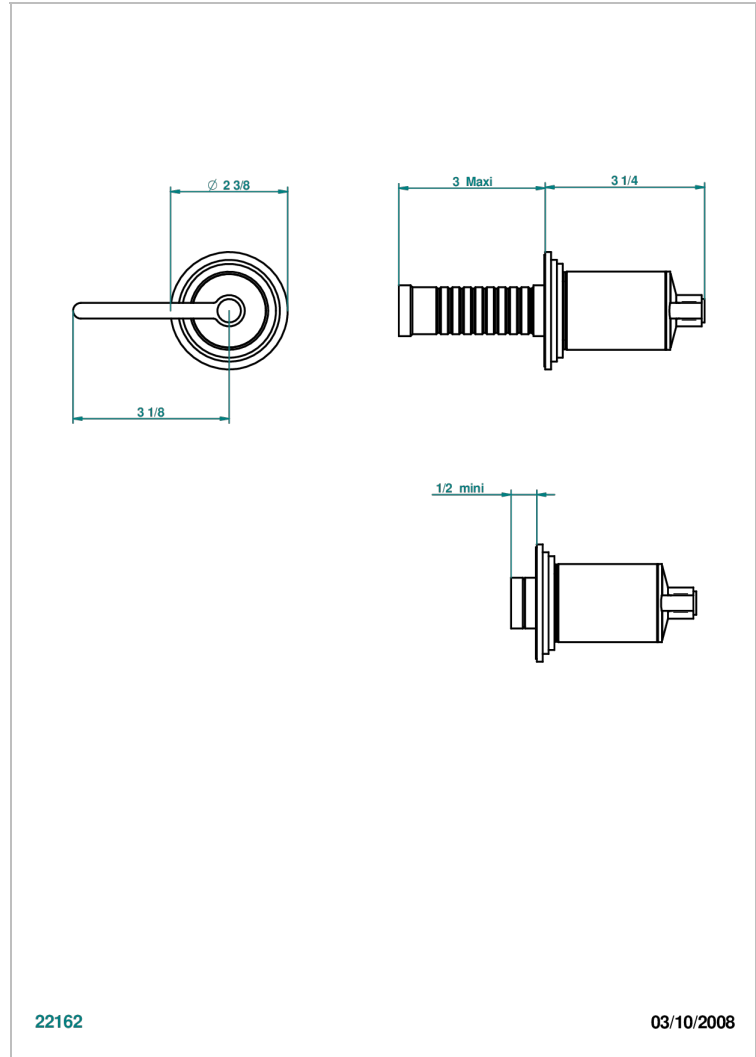

FAUBOURG METAL WITH LEVER

G2U-30B/N

wall valve trim only for valve item code 30 and 32 or diverter 50/4/VM. No writing

THG[®]
PARIS

22162

03/10/2008

CHARACTERISTIC

- Faubourg Metal with lever
- wall valve trim only for valve item code 30 and 32 or diverter 50/4/VM. No writing

RELATED SKU'S

- Ref. G00-30/CA Wall mounted 1/2" valve body with ceramic head, 1/4 turn left - no trim
- Ref. G00-32/CA Wall mounted 3/4" valve with ceramic head, 1/4 turn left - no trim

AVAILABLE FINITIONS