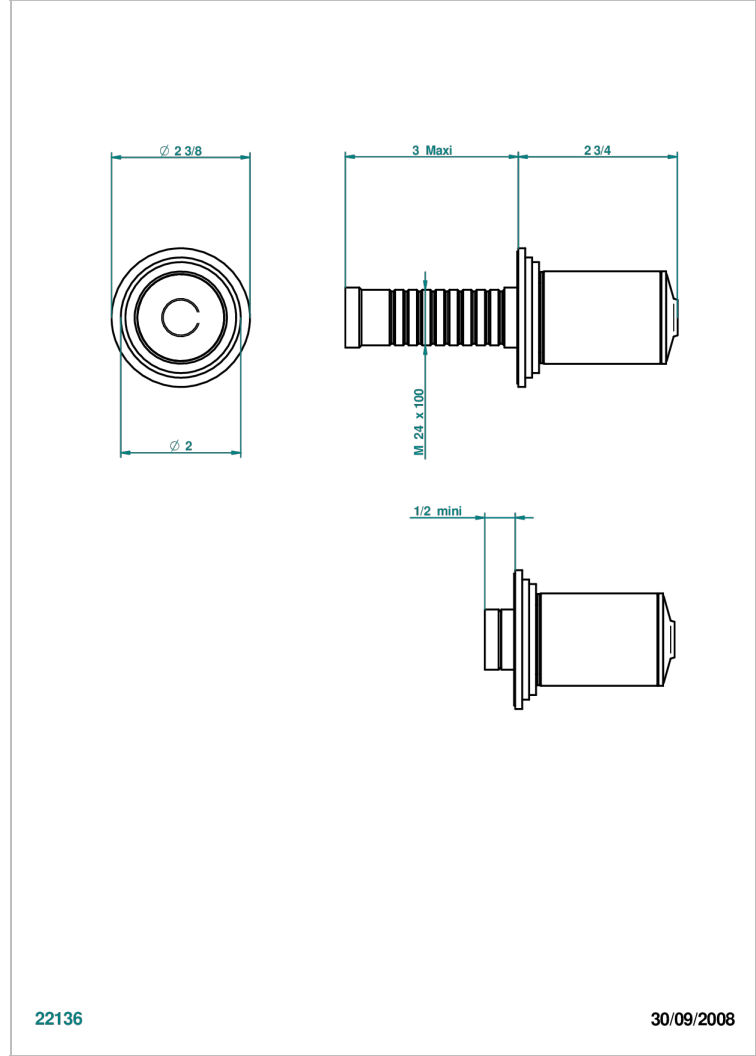

wall valve trim only for valve item code 30 and 32 or diverter 50/4/VM. No writting

22136

30/09/2008

## CHARACTERISTIC

- Faubourg Metal
- wall valve trim only for valve item code 30 and 32 or diverter 50/4/VM. No writting

## RELATED SKU'S

- Ref. G00-30/CA Wall mounted 1/2" valve body with ceramic head, 1/4 turn left - no trim
- Ref. G00-32/CA Wall mounted 3/4" valve with ceramic head, 1/4 turn left - no trim