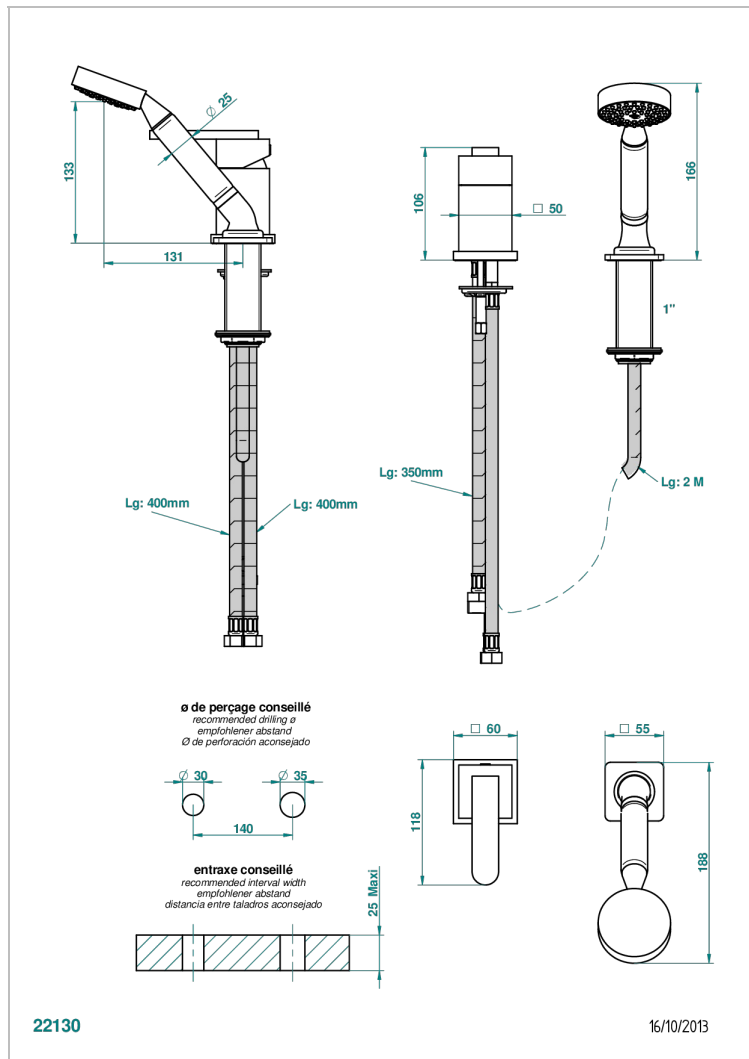

PROFIL METAL WITH LEVER HANDLES

A6B-6523/60AUS

Deck mounted mixer with handshower

CHARACTERISTIC

- Profil Metal with lever handles
- Deck mounted mixer with handshower

TECHNICAL SPECS

- Recommandé : 3 bars (max. 5 bars) - Advised : 43,5 psi (max. 72 psi)
- 9,5 l/min à 3 bars (2.5 gpm at 43.5 psi)