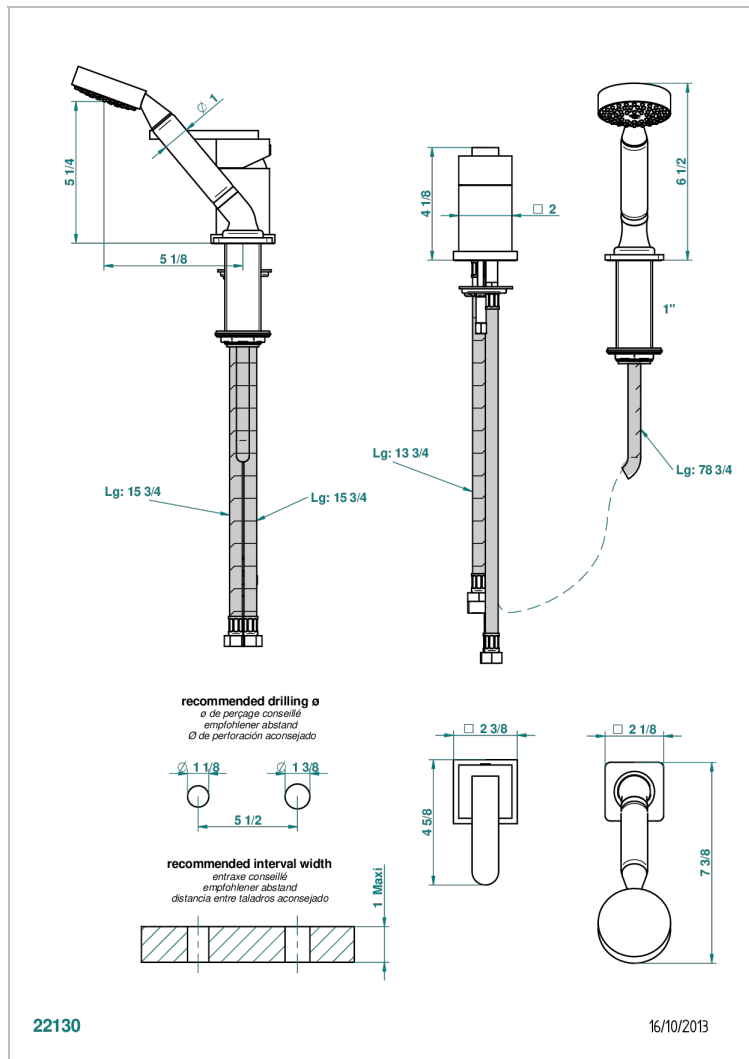

# PROFIL METAL WITH LEVER HANDLES

A6B-6523/60AUS

Deck mounted mixer with handshower

## CHARACTERISTIC

- Profil Metal with lever handles
- Deck mounted mixer with handshower