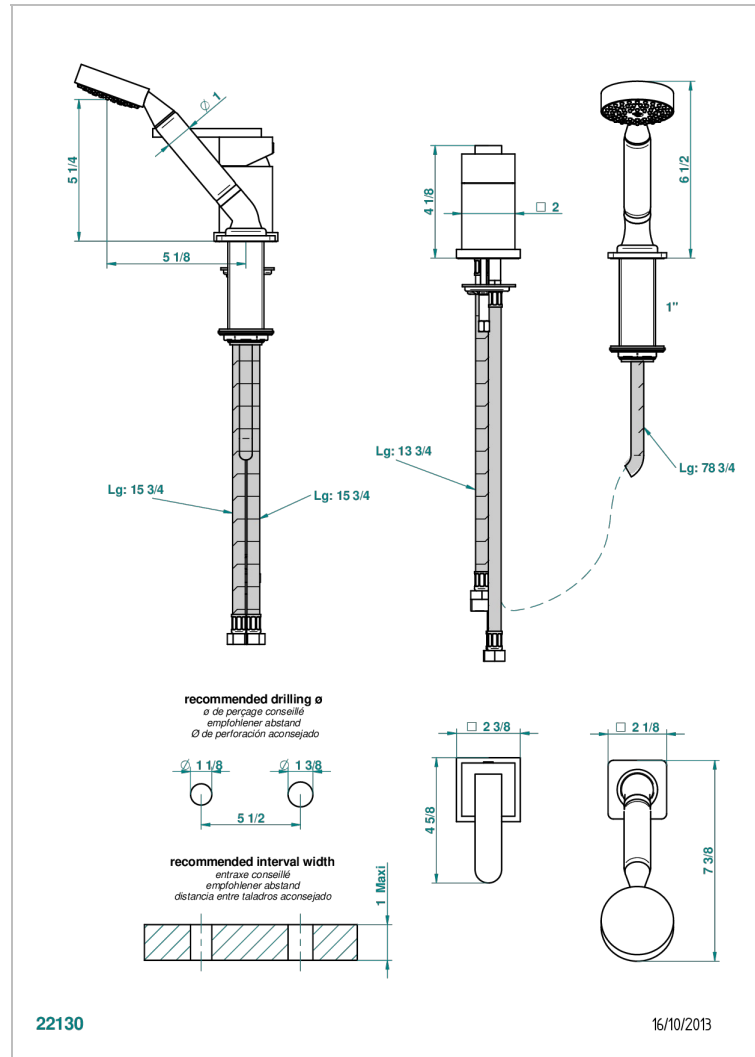

# PROFIL METAL WITH LEVER

A6B-6523/60A

Rim mounted ceramic mixer with handshower

## CHARACTERISTIC

- Profil Metal with lever
- Rim mounted ceramic mixer with handshower