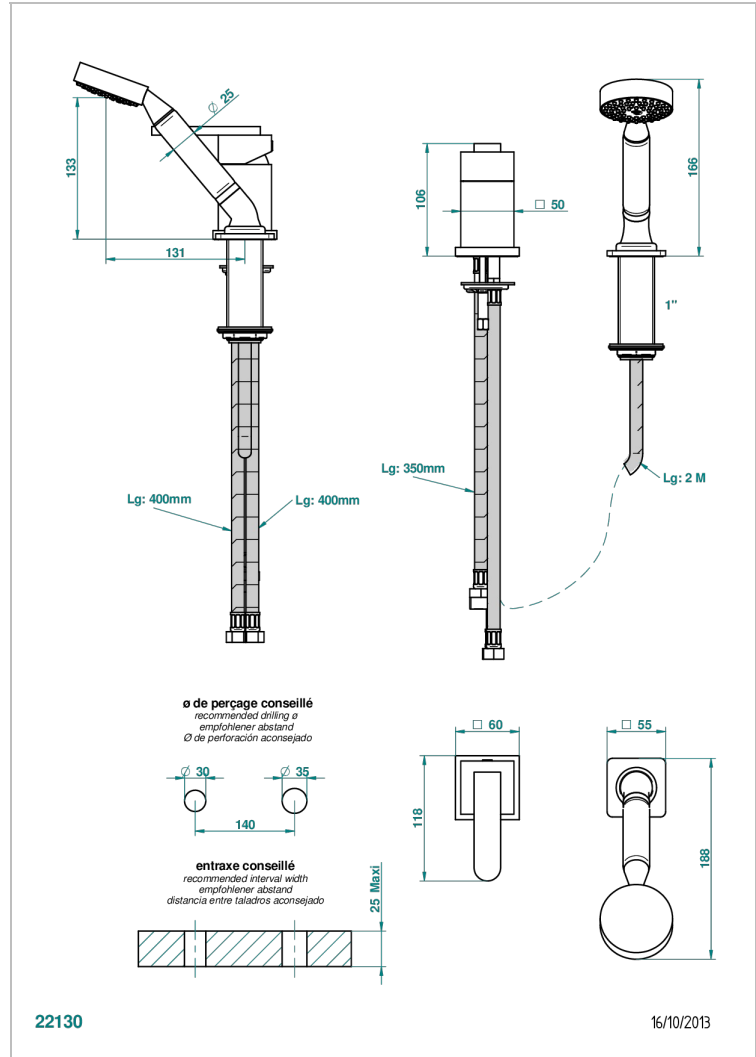

PROFIL METAL WITH LEVER

A6B-6523/60A

Rim mounted ceramic mixer with handshower

CHARACTERISTIC

- Profil Metal with lever
- Rim mounted ceramic mixer with handshower

TECHNICAL SPECS

- Recommandé : 3 bars (max. 5 bars) - Advised : 43,5 psi (max. 72 psi)
- 9,5 l/min à 3 bars (2.5 gpm at 43.5 psi)