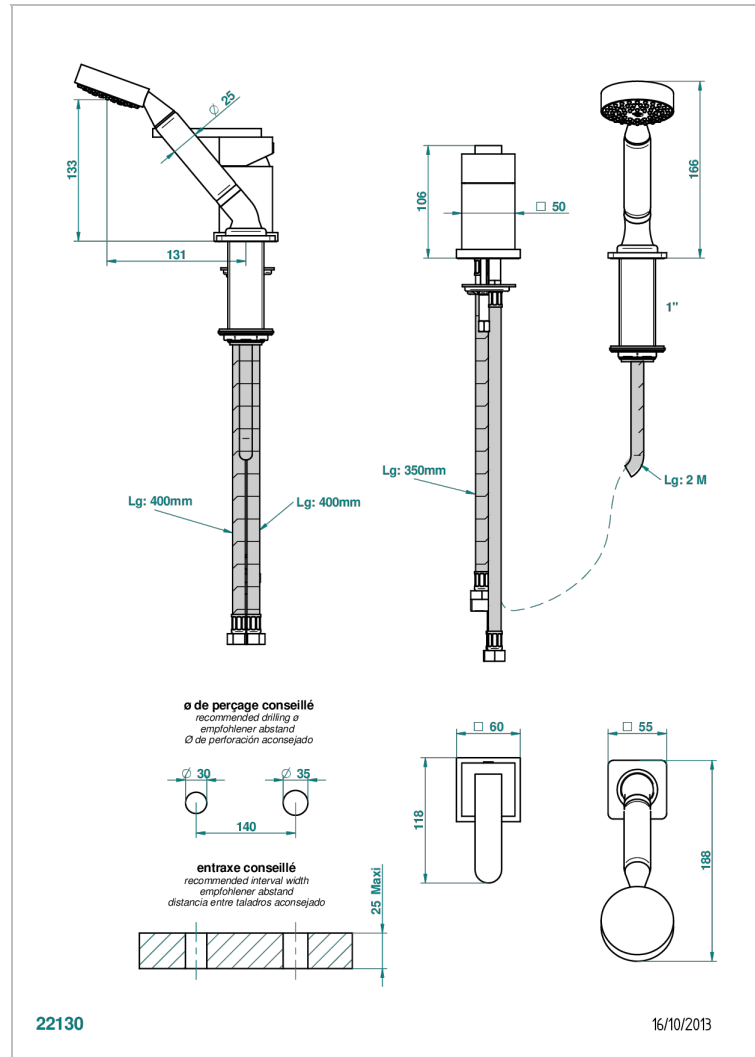

PROFIL METAL

A6A-6523/60AUS

Deck mounted mixer with handshower

CHARACTERISTIC

- Profil Metal
- Deck mounted mixer with handshower

TECHNICAL SPECS

- Recommandé : 3 bars (max. 5 bars) - Advised : 43,5 psi (max. 72 psi)
- 9,5 l/min à 3 bars (2.5 gpm at 43.5 psi)