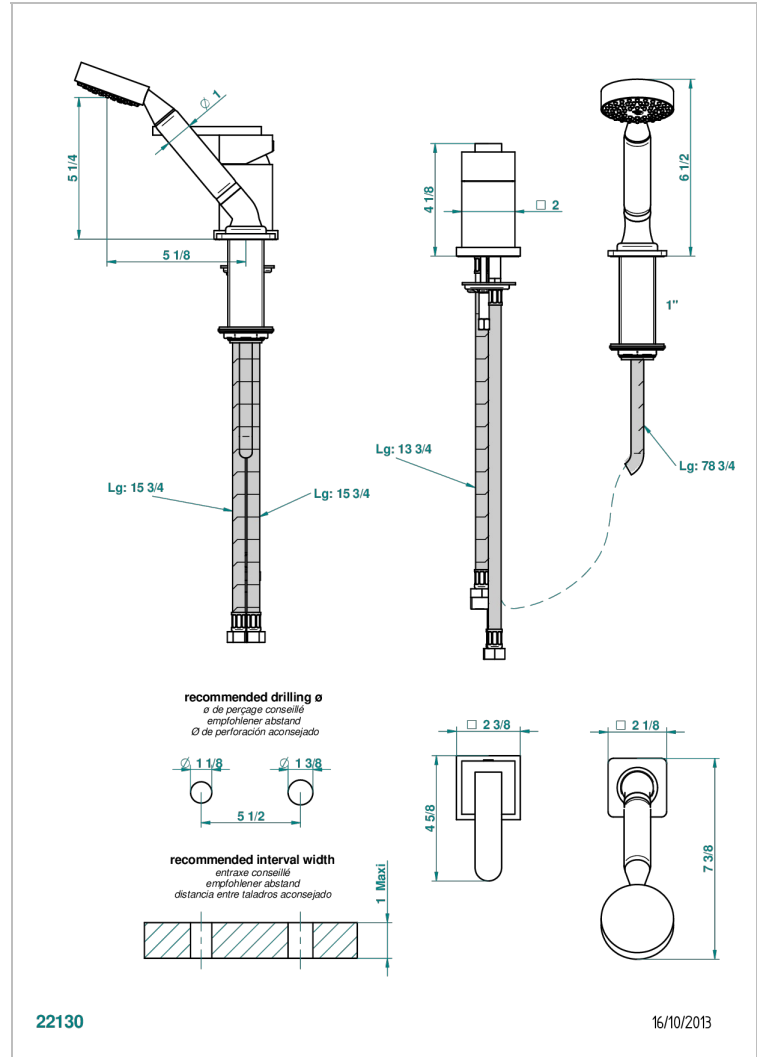

# PROFIL METAL

A6A-6523/60AUS

Deck mounted mixer with handshower

## CHARACTERISTIC

- Profil Metal
- Deck mounted mixer with handshower