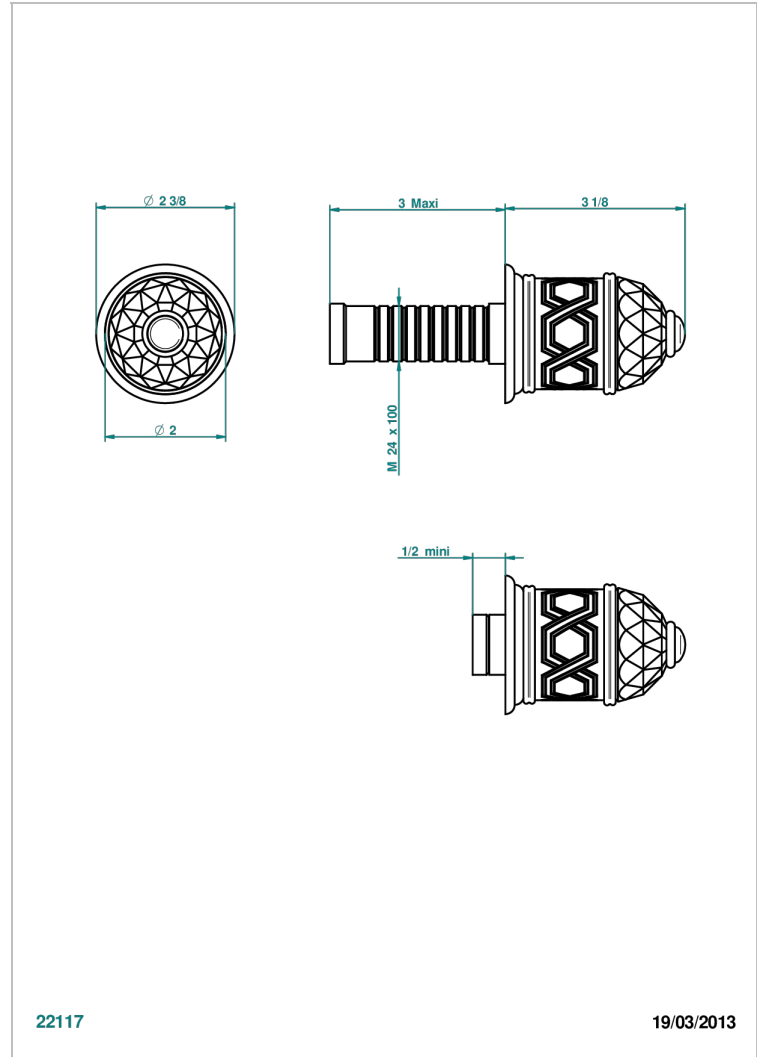

# DUOMO CRYSTAL

U4F-30B

Wall volume control 30 & 32 trim

THG<sup>®</sup>  
PARIS

22117

19/03/2013

## CHARACTERISTIC

- Duomo Crystal
- Wall volume control 30 & 32 trim

## RELATED SKU'S

- Ref. G00-32CUSA 3/4" Volume control wall valve with ceramic cartridge
- Ref. G00-32HUSA 3/4" Volume control wall valve with ceramic cartridge counterclockwise
- Ref. G00-30CUSA 1/2" volume control wall valve with ceramic cartridge
- Ref. G00-30HUSA 1/2" Volume control wall valve with ceramic cartridge counterclockwise