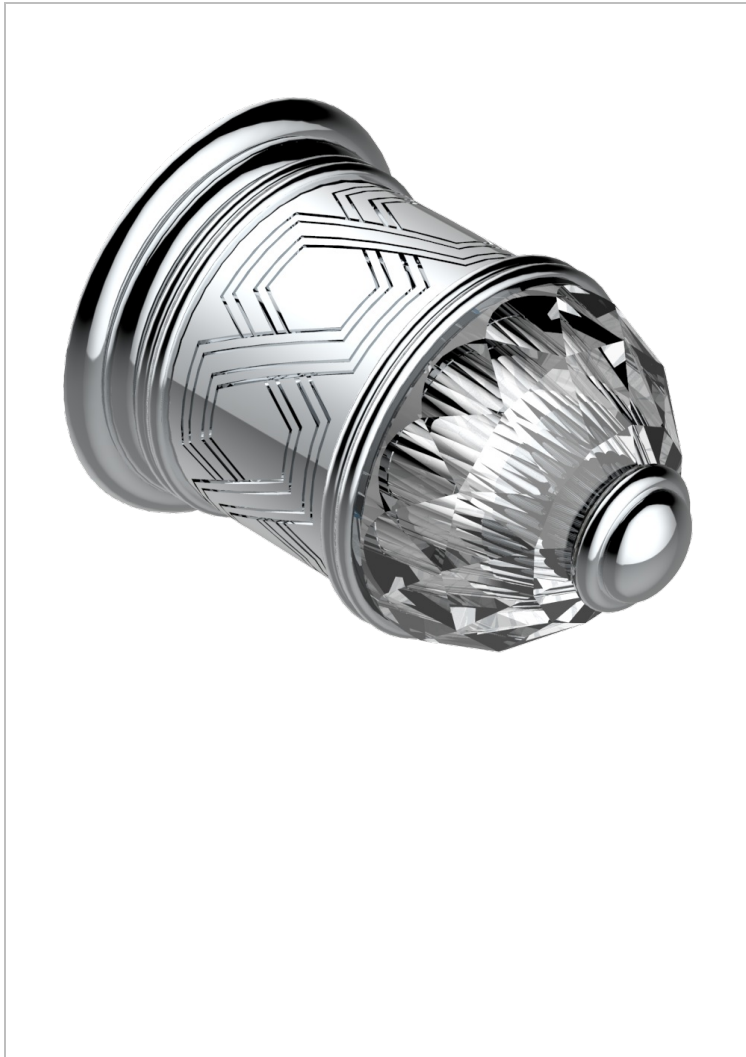

# DUOMO CRYSTAL

U4F-30B

Wall volume control 30 & 32 trim

THG<sup>®</sup>  
PARIS

22117

19/03/2013

## CHARACTERISTIC

- Duomo Crystal
- Wall volume control 30 & 32 trim

## RELATED SKU'S

- Ref. G00-32CUSA 3/4" Volume control wall valve with ceramic cartridge
- Ref. G00-32HUSA 3/4" Volume control wall valve with ceramic cartridge counterclockwise
- Ref. G00-30CUSA 1/2" volume control wall valve with ceramic cartridge
- Ref. G00-30HUSA 1/2" Volume control wall valve with ceramic cartridge counterclockwise

## AVAILABLE FINITIONS

Black ceram - D30  
Blush PVD - H62  
Brass color PVD - H49  
Brown bronze color PVD - F33  
Chrome polished - A02  
Chrome polished / gold polished - G02

Copper antique matt, coated - H07  
Gold color PVD - H52  
Gold mat - F07  
Gold polished - F01  
Graphite PVD - H64  
Light coated bronze - D01