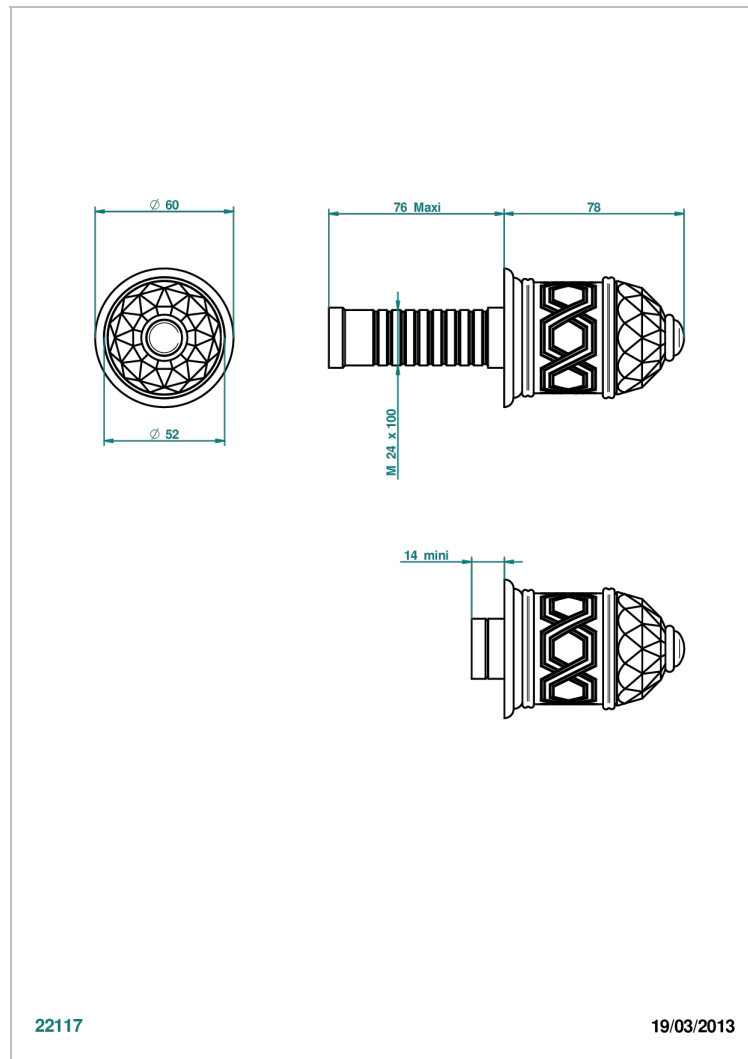

# DUOMO CRYSTAL

U4F-30B

THG<sup>®</sup>  
PARIS

Trim only for wall valve 1/2" ref.30/CA & 30/HA and 3/4" ref.32/CA & 32/HA and diverter ref.50/4VMA

22117

19/03/2013

## CHARACTERISTIC

- Duomo Crystal
- Trim only for wall valve 1/2" ref.30/CA & 30/HA and 3/4" ref.32/CA & 32/HA and diverter ref.50/4VMA

## RELATED SKU'S

- Ref. G00-30/CA Wall mounted 1/2" valve body with ceramic head, 1/4 turn left - no trim
- Ref. G00-30/HA Wall mounted 1/2" valve body with ceramic head, 1/4 turn right
- Ref. G00-32/CA Wall mounted 3/4" valve with ceramic head, 1/4 turn left - no trim
- Ref. G00-32/HA Wall mounted 3/4" valve body with ceramic head, 1/4 turn right - no trim