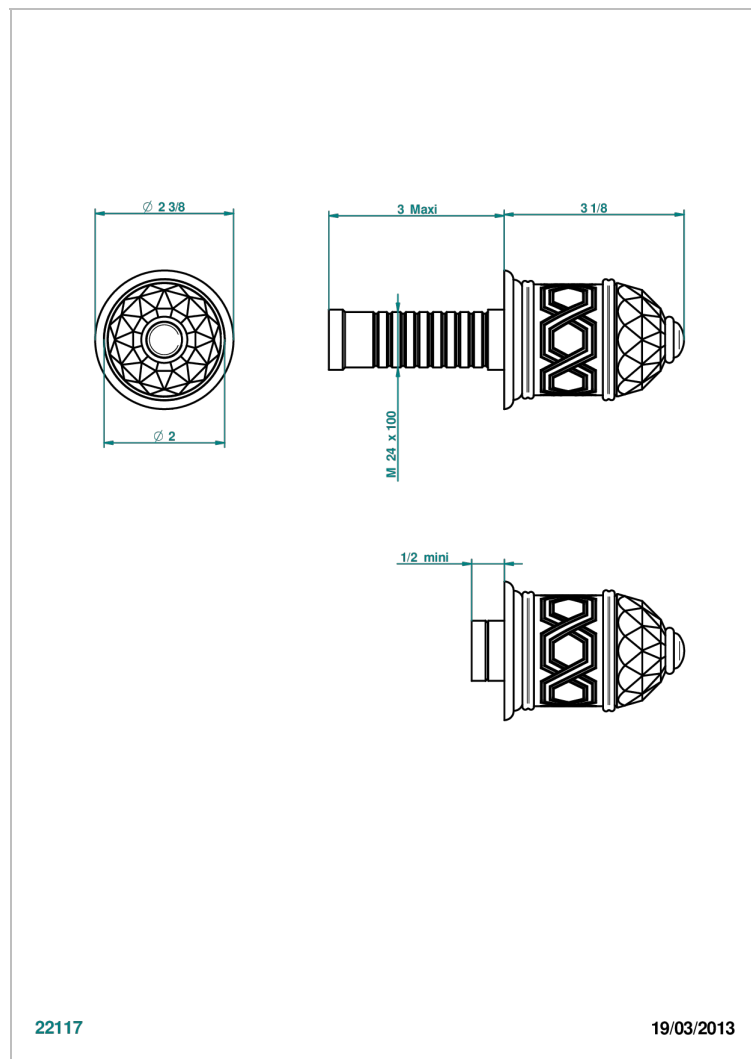

DUOMO CRYSTAL

U4F-30B

THG[®]
PARIS

Trim only for wall valve 1/2" ref.30/CA & 30/HA and 3/4" ref.32/CA & 32/HA and diverter ref.50/4VMA

22117

19/03/2013

CHARACTERISTIC

- Duomo Crystal
- Trim only for wall valve 1/2" ref.30/CA & 30/HA and 3/4" ref.32/CA & 32/HA and diverter ref.50/4VMA

RELATED SKU'S

- Ref. G00-30/CA Wall mounted 1/2" valve body with ceramic head, 1/4 turn left - no trim
- Ref. G00-30/HA Wall mounted 1/2" valve body with ceramic head, 1/4 turn right
- Ref. G00-32/CA Wall mounted 3/4" valve with ceramic head, 1/4 turn left - no trim
- Ref. G00-32/HA Wall mounted 3/4" valve body with ceramic head, 1/4 turn right - no trim