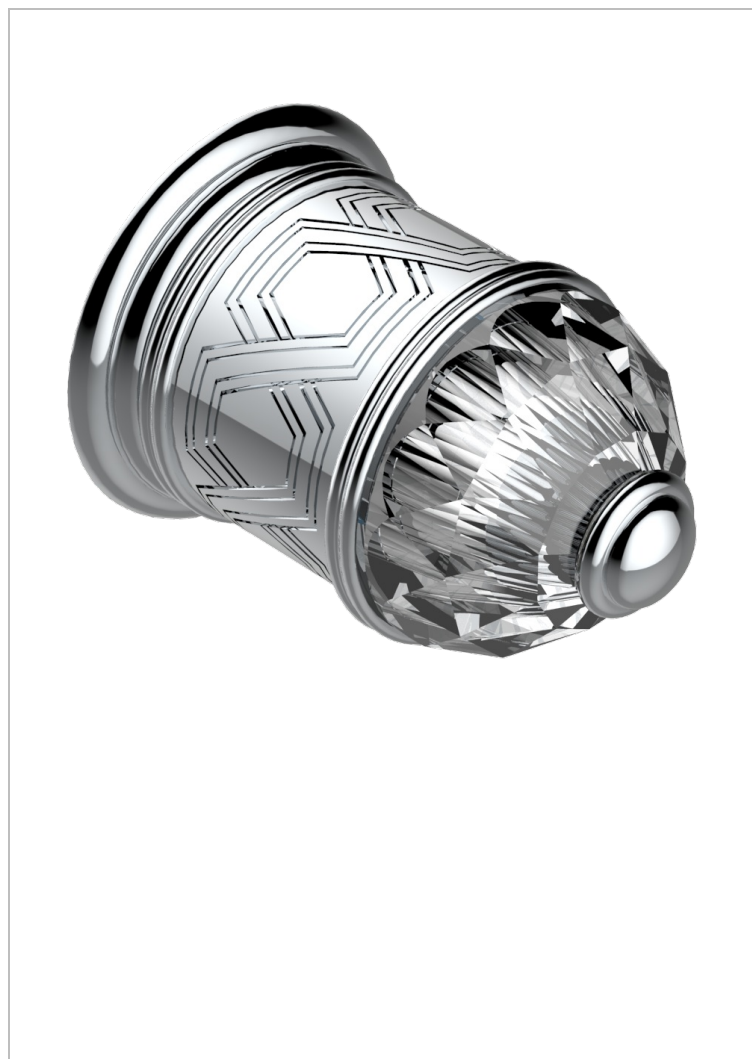

DUOMO CRYSTAL

U4F-30B

THG[®]
PARIS

Trim only for wall valve 1/2" ref.30/CA & 30/HA and 3/4" ref.32/CA & 32/HA and diverter ref.50/4VMA

22117

19/03/2013

CHARACTERISTIC

- Duomo Crystal
- Trim only for wall valve 1/2" ref.30/CA & 30/HA and 3/4" ref.32/CA & 32/HA and diverter ref.50/4VMA

RELATED SKU'S

- Ref. G00-30/CA Wall mounted 1/2" valve body with ceramic head, 1/4 turn left - no trim
- Ref. G00-30/HA Wall mounted 1/2" valve body with ceramic head, 1/4 turn right
- Ref. G00-32/CA Wall mounted 3/4" valve with ceramic head, 1/4 turn left - no trim
- Ref. G00-32/HA Wall mounted 3/4" valve body with ceramic head, 1/4 turn right - no trim

AVAILABLE FINITIONS

Antique nickel - H28
Black ceram - D30
Blush PVD - H62
Brass color PVD - H49
Brown bronze color PVD - F33
Gold color PVD - H52

Graphite PVD - H64
Lacquered light bronze - D01
Matt Umber PVD - H67
Matt blush PVD - H60
Matt brass color PVD - H50
Matt brown bronze color PVD - F34