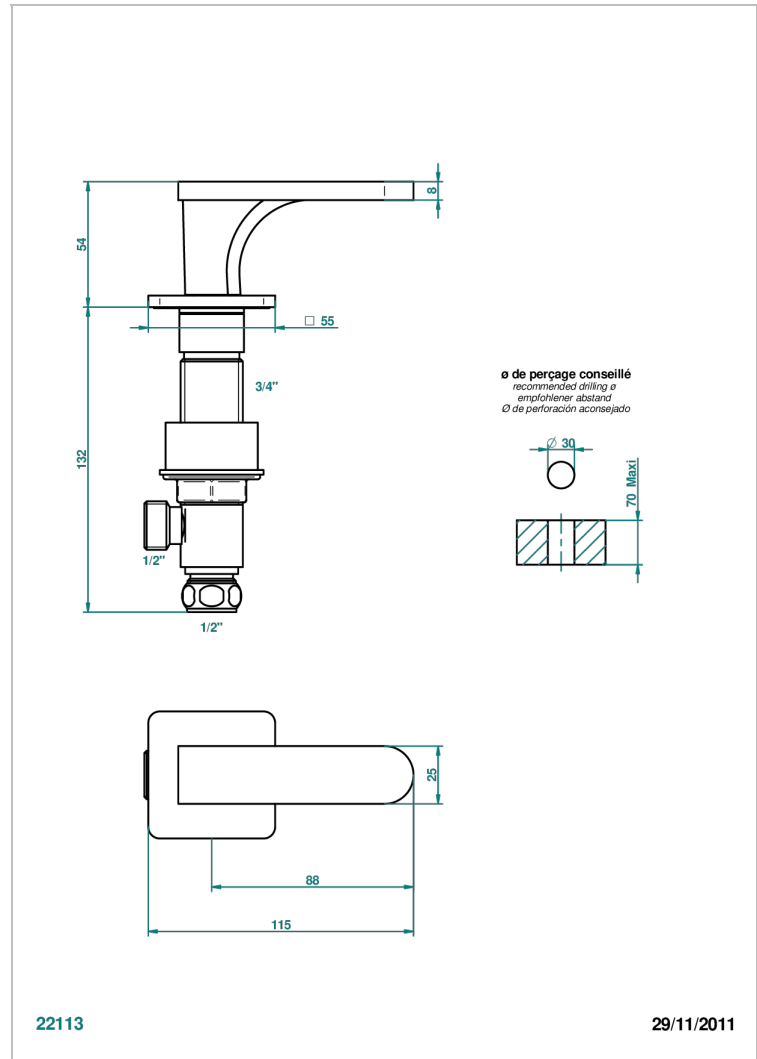

PROFIL METAL WITH LEVER

A6B-35/C

Rim mounted 1/2" valve, cold

CHARACTERISTIC

- Profil Metal with lever
- Rim mounted 1/2" valve, cold

AVAILABLE FINITIONS

Antique nickel - H28
Black ceram - D30
Blush PVD - H62
Brass color PVD - H49
Brown bronze color PVD - F33
Gold color PVD - H52