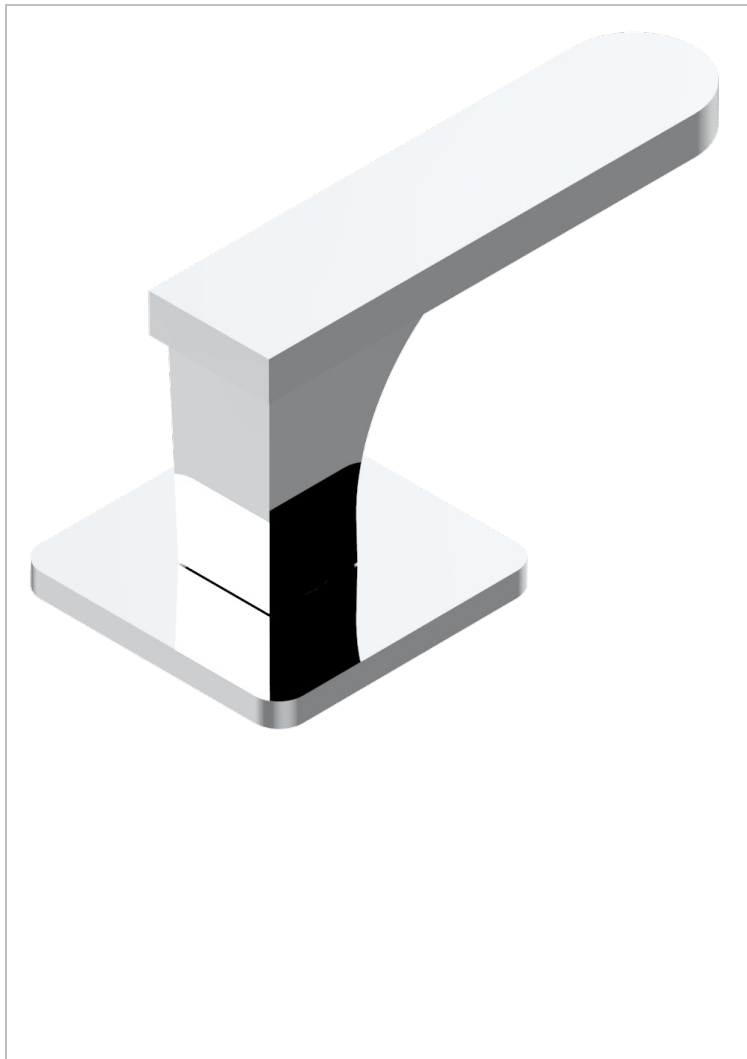

PROFIL METAL WITH LEVER

A6B-35/C

Rim mounted 1/2" valve, cold

CHARACTERISTIC

- Profil Metal with lever
- Rim mounted 1/2" valve, cold

AVAILABLE FINITIONS

Antique nickel - H28
Black ceram - D30
Blush PVD - H62
Brass color PVD - H49
Brown bronze color PVD - F33
Gold color PVD - H52

Graphite PVD - H64
Lacquered light bronze - D01
Matt Umber PVD - H67
Matt blush PVD - H60
Matt brass color PVD - H50
Matt brown bronze color PVD - F34

Matt chrome - C02
Matt gold - F07
Matt gold color PVD - H53
Matt graphite PVD - H65
Matt nickel (color finish) - C01
Matt nickel color PVD - H56

Nickel color PVD - H55
Polished chrome (color finish) - A02
Polished chrome / Polished gold (color finish) - G02
Polished gold (color finish) - F01
Polished nickel - B01
Soft gold - F30

Soft matt gold - F31
Umber PVD - H66
Varnished matt antique red copper (color finish) - H07