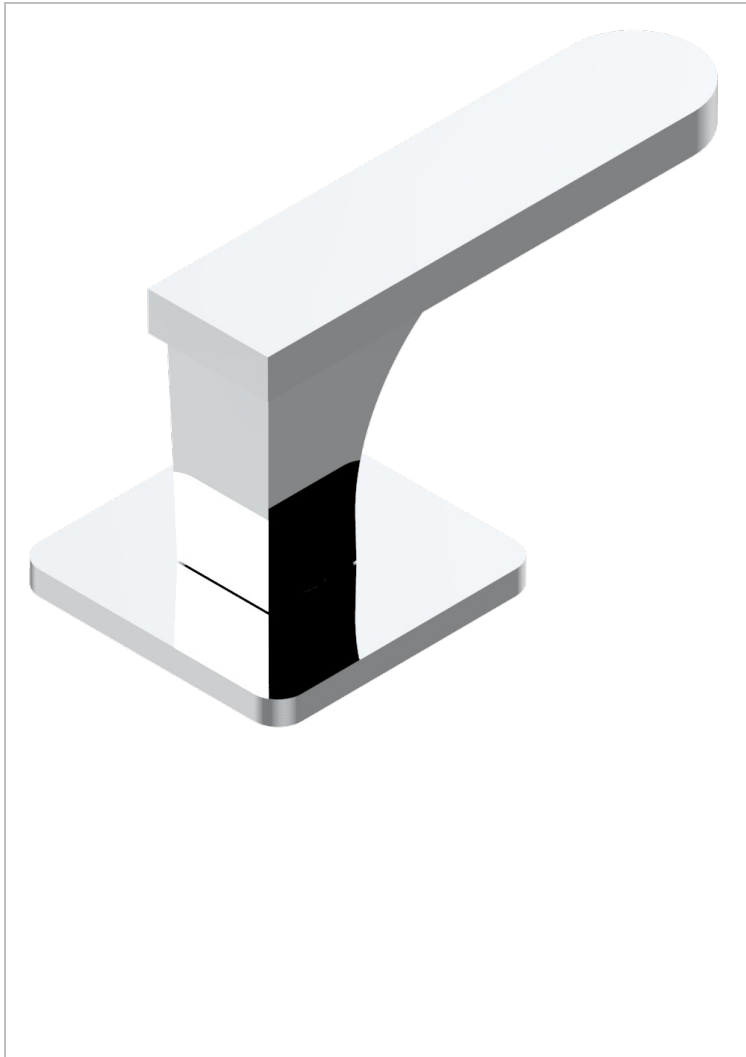

PROFIL METAL WITH LEVER

A6B-35/C

Rim mounted 1/2" valve, cold

CHARACTERISTIC

- Profil Metal with lever
- Rim mounted 1/2" valve, cold

AVAILABLE FINITIONS

Antique nickel - H28
Black ceram - D30
Blush PVD - H62
Brass color PVD - H49
Brown bronze color PVD - F33
Gold color PVD - H52

Graphite PVD - H64
Lacquered light bronze - D01
Matt Umber PVD - H67
Matt blush PVD - H60
Matt brass color PVD - H50
Matt brown bronze color PVD - F34

Matt chrome - C02
Matt gold - F07
Matt gold color PVD - H53
Matt graphite PVD - H65
Matt nickel (color finish) - C01
Matt nickel color PVD - H56

Nickel color PVD - H55
Polished chrome (color finish) - A02
Polished chrome / Polished gold (color finish) - G02
Polished gold (color finish) - F01
Polished nickel - B01
Soft gold - F30

Soft matt gold - F31
Umber PVD - H66
Varnished matt antique red copper (color finish) - H07