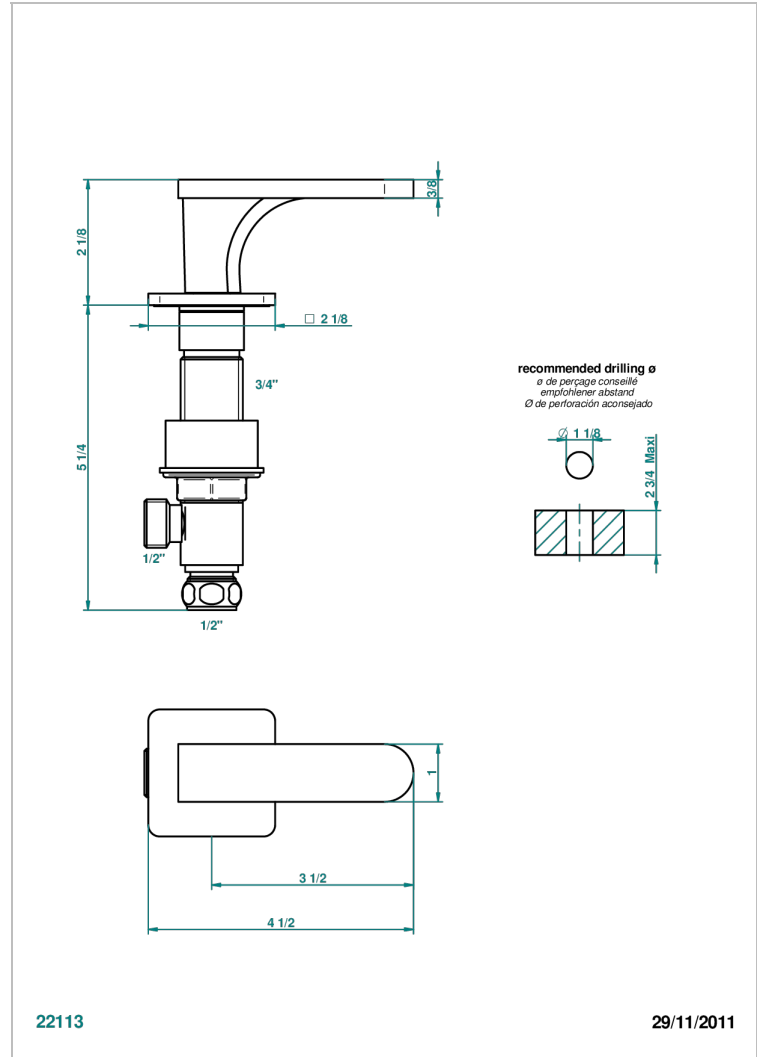

PROFIL METAL WITH LEVER

A6B-35/C

Rim mounted 1/2" valve, cold

CHARACTERISTIC

- Profil Metal with lever
- Rim mounted 1/2" valve, cold

AVAILABLE FINITIONS

Antique nickel - H28
Black ceram - D30
Blush PVD - H62
Brass color PVD - H49
Brown bronze color PVD - F33
Gold color PVD - H52