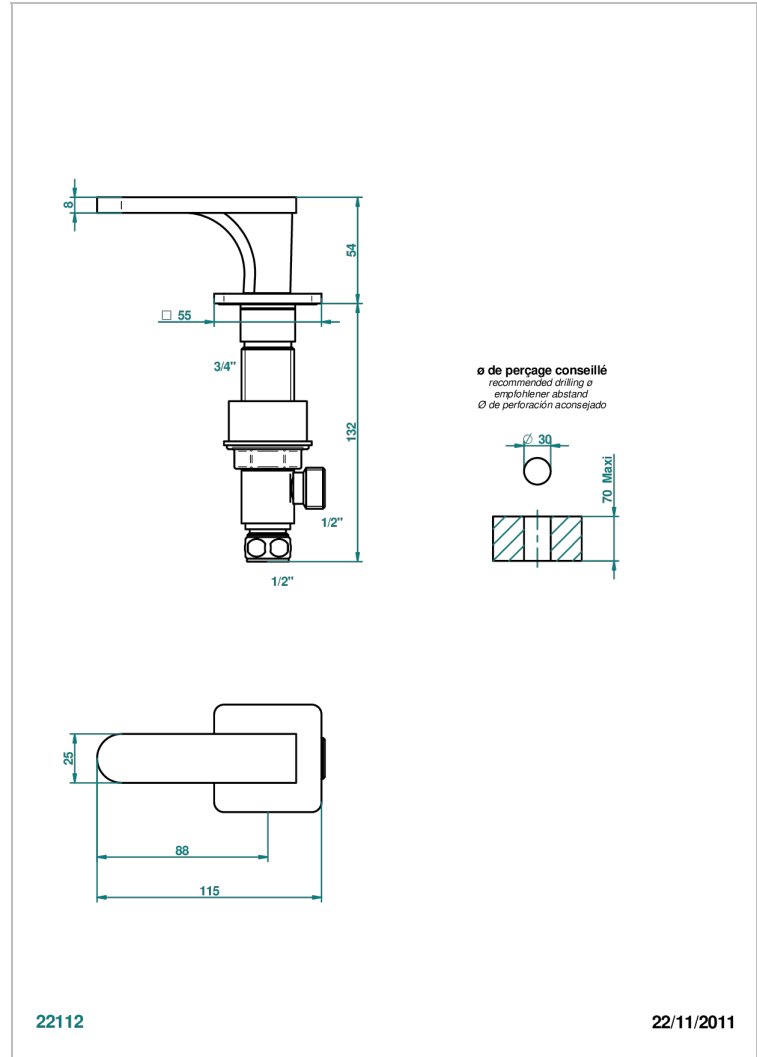

PROFIL METAL WITH LEVER

A6B-35/H

Rim mounted 1/2" valve, hot

CHARACTERISTIC

- Profil Metal with lever
- Rim mounted 1/2" valve, hot

AVAILABLE FINITIONS

Antique nickel - H28
Black ceram - D30
Blush PVD - H62
Brass color PVD - H49
Brown bronze color PVD - F33
Gold color PVD - H52