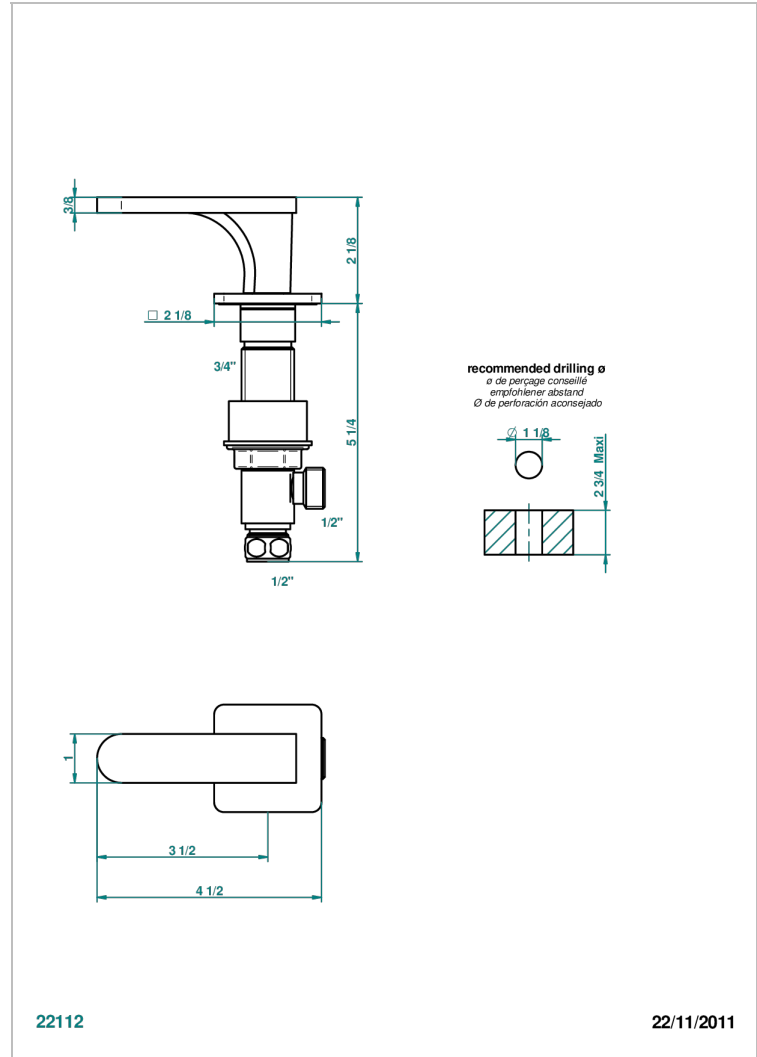

# PROFIL METAL WITH LEVER

A6B-35/H

Rim mounted 1/2" valve, hot

22112

22/11/2011

## CHARACTERISTIC

- Profil Metal with lever
- Rim mounted 1/2" valve, hot