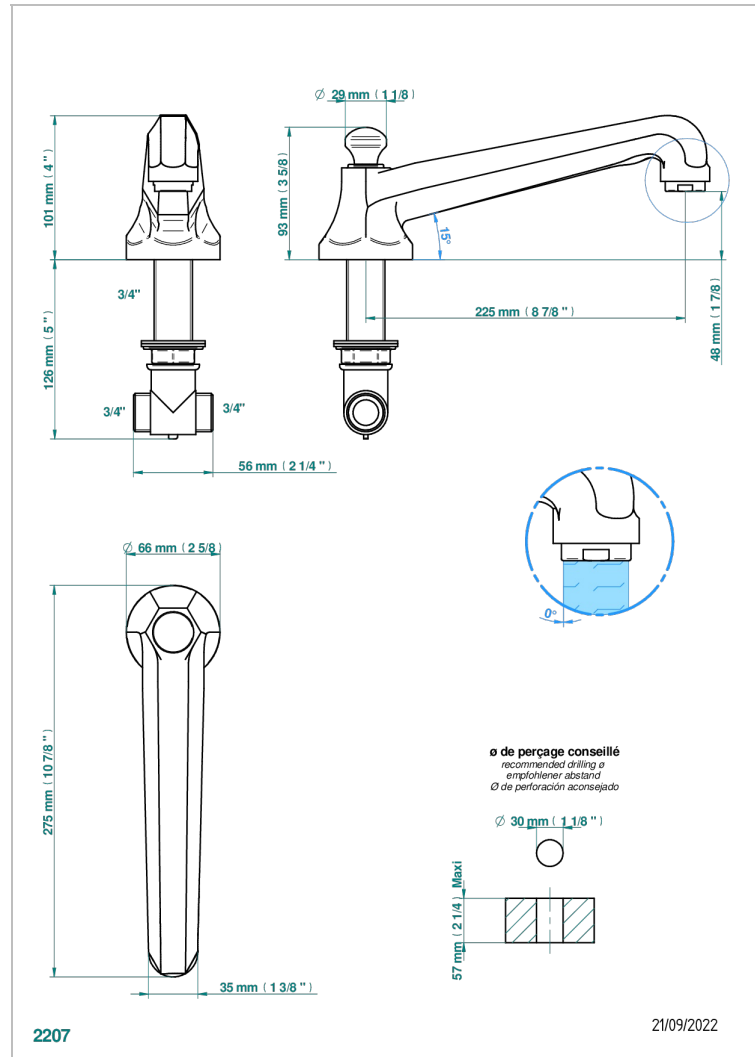

CHARLESTON WITH LEVER

G75-29SGB

Rim mounted bath spout, super goliath low spout

CHARACTERISTIC

- Charleston with lever
- Rim mounted bath spout, super goliath low spout

TECHNICAL SPECS

- Recommandé : 3 bars (max. 5 bars) - Advised : 43,5 psi (max. 72 psi)
- Bec : 35 l/min à 3 bars
- Spout : 9.26 gpm at 43.5 psi