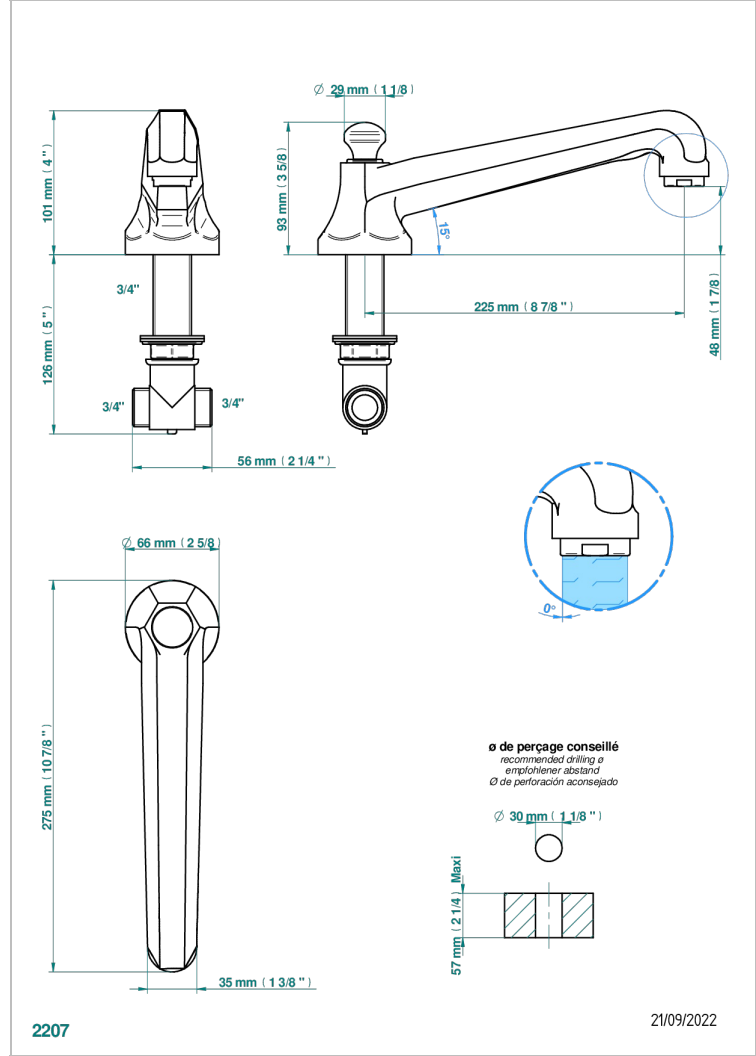

# CHARLESTON WITH LEVER

G75-29SGB

Rim mounted bath spout, super goliath low spout

## CHARACTERISTIC

- Charleston with lever
- Rim mounted bath spout, super goliath low spout

## TECHNICAL SPECS

- Recommandé : 3 bars (max. 5 bars) - Advised : 43,5 psi (max. 72 psi)
- Bec : 35 l/min à 3 bars
- Spout : 9.26 gpm at 43.5 psi