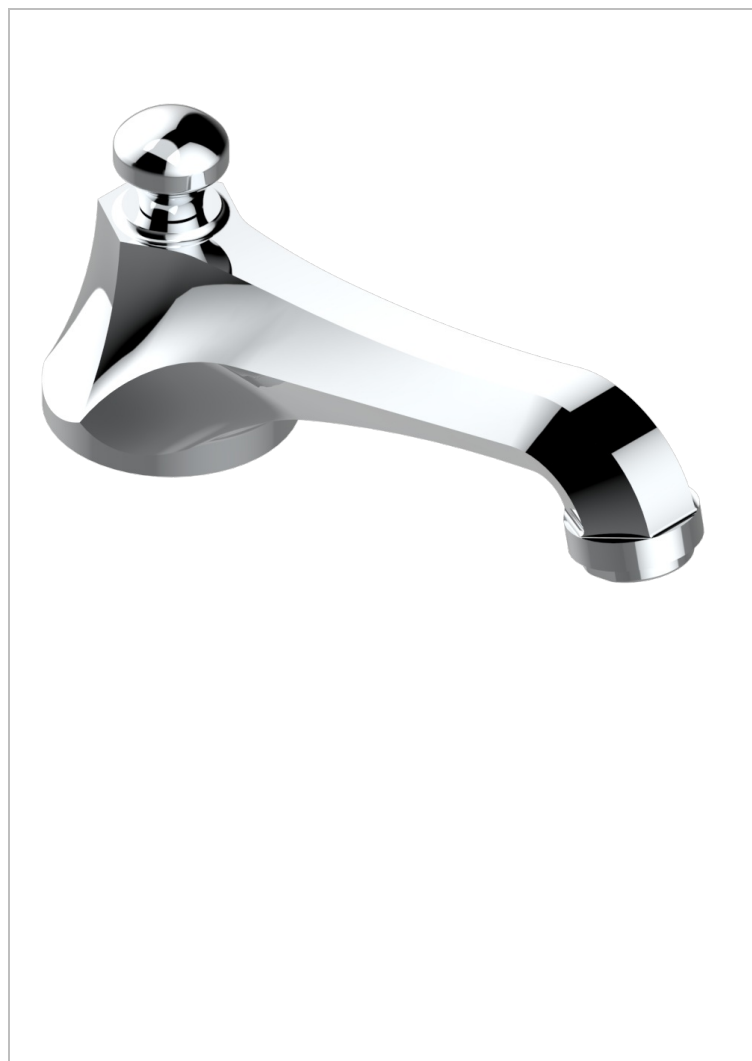

# CHARLESTON WITH SMOOTH METAL LEVER HANDLES

G3N-291B

Bath spout only, low, with diverter, f/deck, 3/4"

## CHARACTERISTIC

- Charleston with smooth metal lever handles
- Bath spout only, low, with diverter, f/deck, 3/4"

Nickel antique / Sovereign - H28

Nickel color PVD - H55

Nickel polished - B01

Soft gold - F30

Soft matt gold - F31

Umber PVD - H66