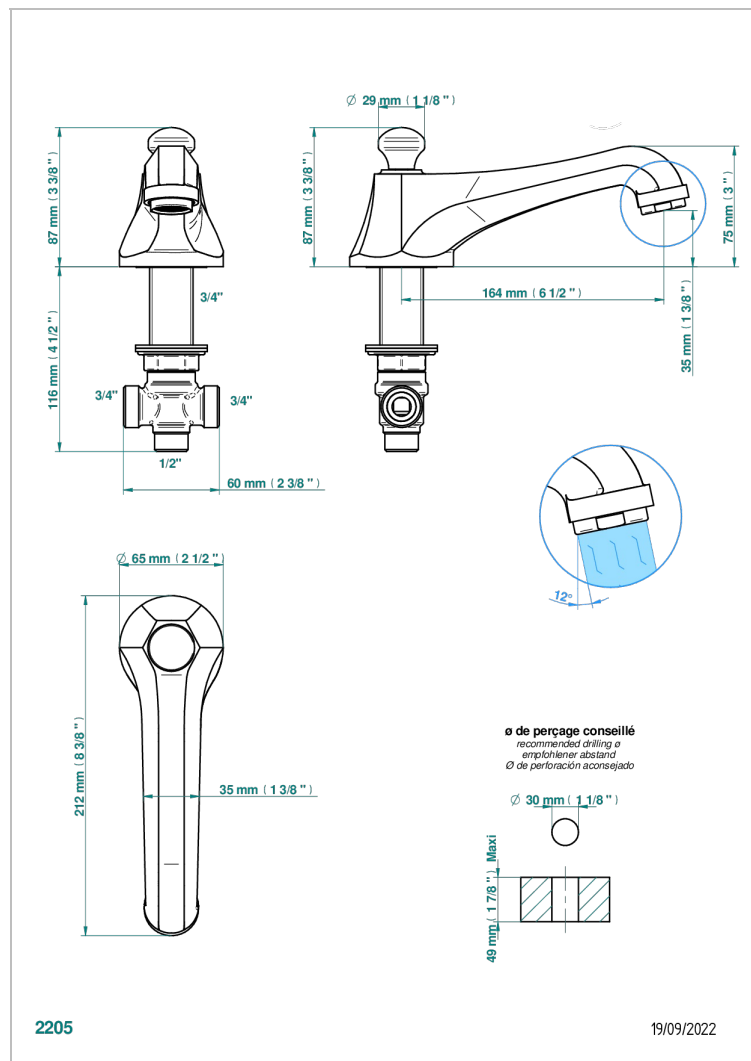

# CHARLESTON WITH SMOOTH METAL LEVER HANDLES

G3N-291B

Bath spout only, low, with diverter, f/deck, 3/4"

## CHARACTERISTIC

- Charleston with smooth metal lever handles
- Bath spout only, low, with diverter, f/deck, 3/4"

## TECHNICAL SPECS

- Recommandé : 3 bars (max. 5 bars) - Advised : 43,5 psi (max. 72 psi)
- Bec : 35 l/min à 3 bars
- Spout : 9.26 gpm at 43.5 psi