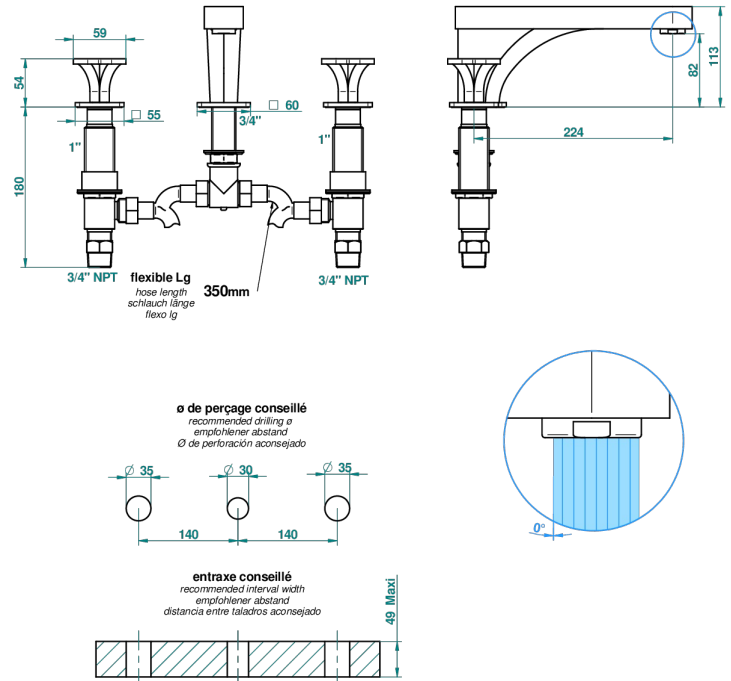

PROFIL METAL

A6A-25SGUS

Roman tub set with 3/4" valves

JS

22026

10/12/2012

CHARACTERISTIC

- Profil Metal
- Roman tub set with 3/4" valves

TECHNICAL SPECS

- Recommandé : 3 bars (max. 5 bars) - Advised : 43,5 psi (max. 72 psi)
- Bec : 35 l/min à 3 bars
- Spout : 9.26 gpm at 43.5 psi

AVAILABLE FINITIONS

Black ceram - D30
Blush PVD - H62
Brass color PVD - H49
Brown bronze color PVD - F33
Chrome polished - A02
Chrome polished / gold polished - G02