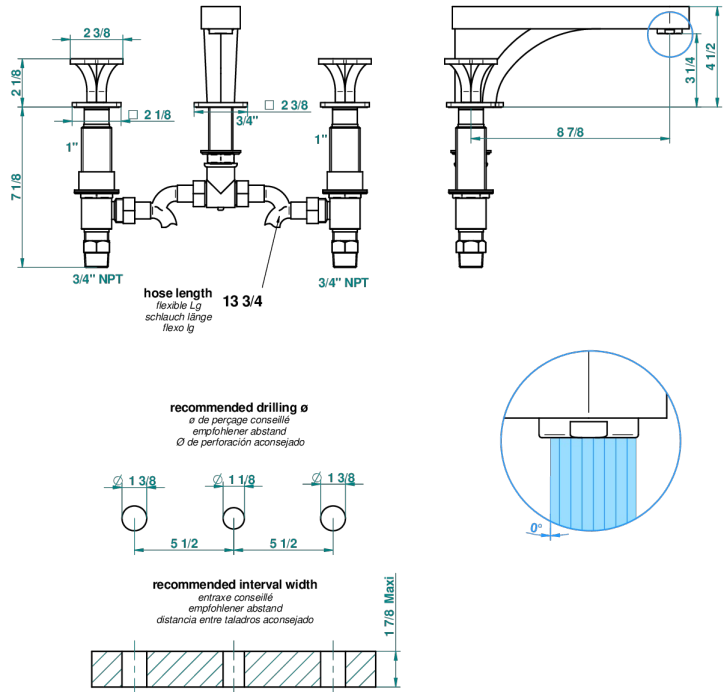

PROFIL METAL

A6A-25SGUS

Roman tub set with 3/4" valves

JS

22026

10/12/2012

CHARACTERISTIC

- Profil Metal
- Roman tub set with 3/4" valves

TECHNICAL SPECS

- Recommandé : 3 bars (max. 5 bars) - Advised : 43,5 psi (max. 72 psi)
- Bec : 35 l/min à 3 bars
- Spout : 9.26 gpm at 43.5 psi

AVAILABLE FINITIONS

Black ceram - D30
Blush PVD - H62
Brass color PVD - H49
Brown bronze color PVD - F33
Chrome polished - A02
Chrome polished / gold polished - G02