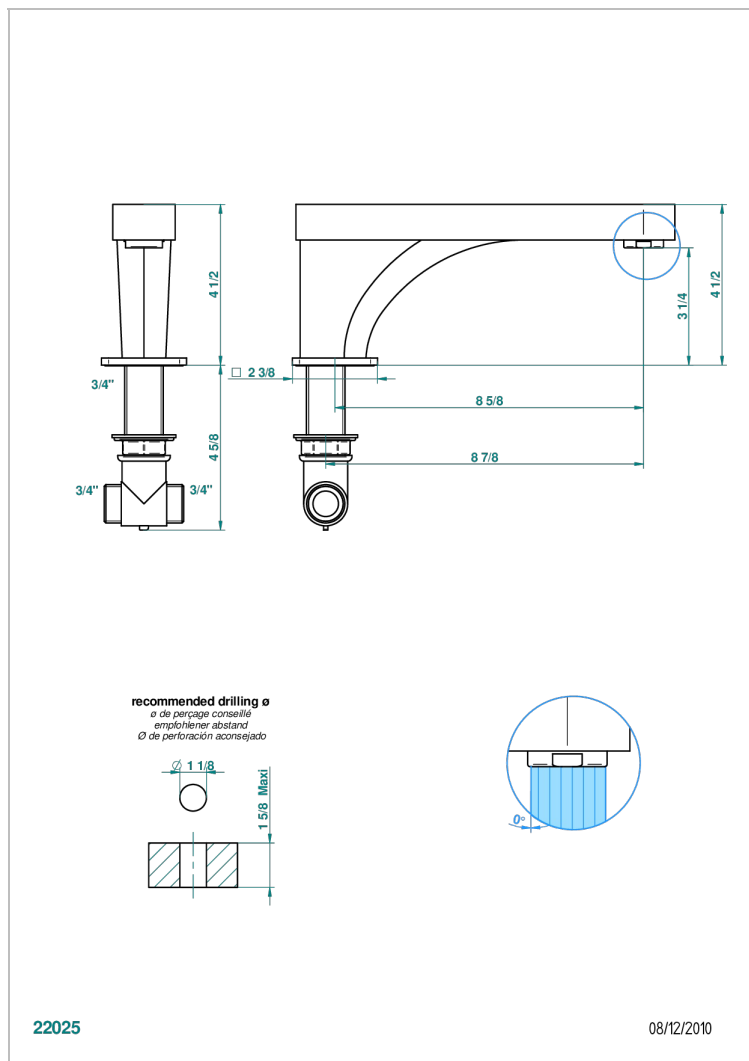

PROFIL BLACK ONYX WITH LEVER

A6P-29SG

Rim mounted bath spout, super goliath

CHARACTERISTIC

- Profil Black Onyx with lever
- Rim mounted bath spout, super goliath

TECHNICAL SPECS

- Recommandé : 3 bars (max. 5 bars) - Advised : 43,5 psi (max. 72 psi)
- Bec : 35 l/min à 3 bars
- Spout : 9.26 gpm at 43.5 psi