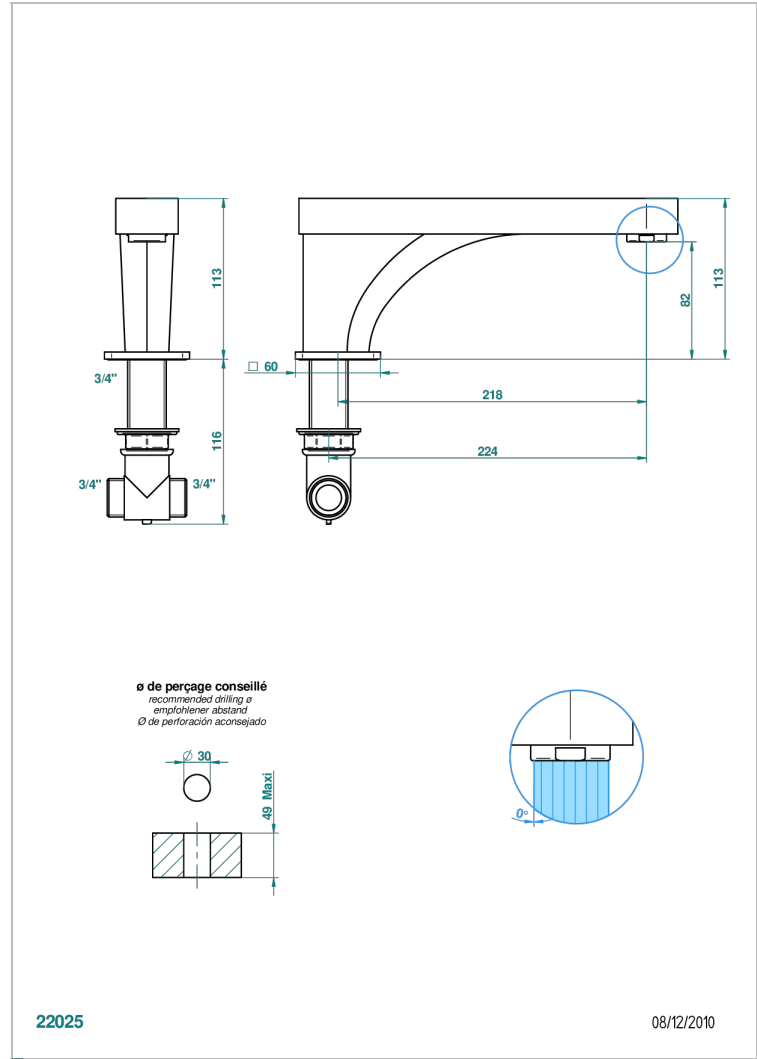

# PROFIL METAL WITH LEVER

A6B-29SG

Rim mounted bath spout, super goliath

## CHARACTERISTIC

- Profil Metal with lever
- Rim mounted bath spout, super goliath

## TECHNICAL SPECS

- Recommandé : 3 bars (max. 5 bars) - Advised : 43,5 psi (max. 72 psi)
- Bec : 35 l/min à 3 bars
- Spout : 9.26 gpm at 43.5 psi