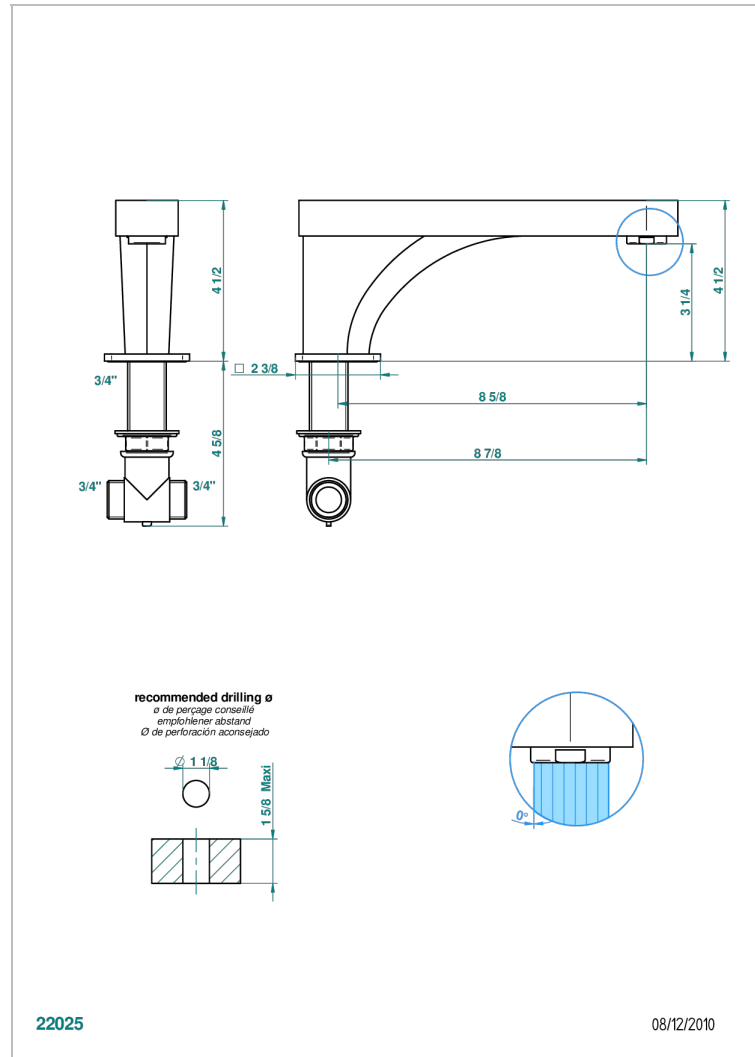

PROFIL METAL WITH LEVER

A6B-29SG

Rim mounted bath spout, super goliath

CHARACTERISTIC

- Profil Metal with lever
- Rim mounted bath spout, super goliath

TECHNICAL SPECS

- Recommandé : 3 bars (max. 5 bars) - Advised : 43,5 psi (max. 72 psi)
- Bec : 35 l/min à 3 bars
- Spout : 9.26 gpm at 43.5 psi