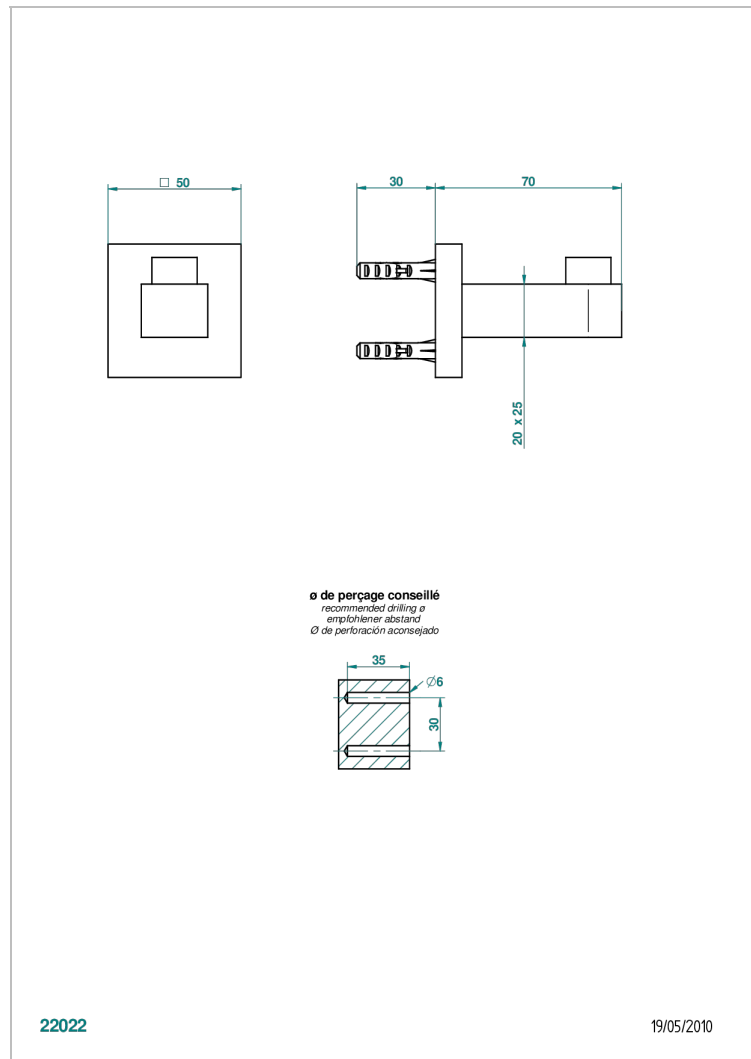

PROFIL BLACK ONYX WITH LEVER HANDLES

A6P-517

Robe hook

CHARACTERISTIC

- Profil Black Onyx with lever handles
- Robe hook

AVAILABLE FINITIONS

Black ceram - D30

Blush PVD - H62