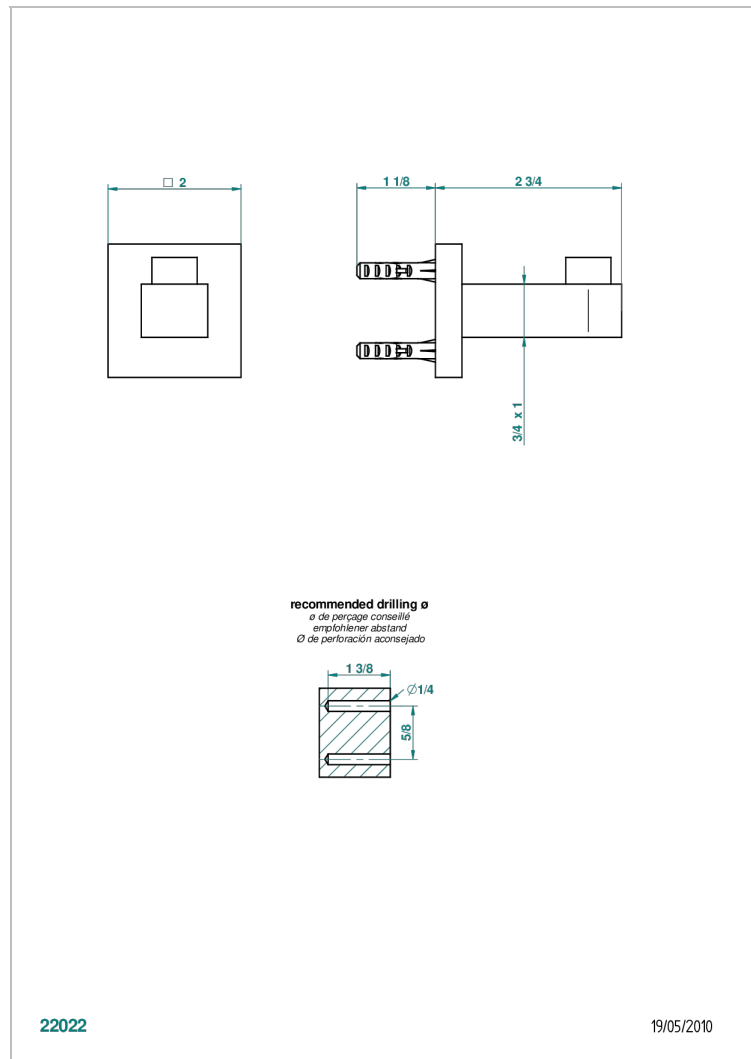

PROFIL BLACK ONYX WITH LEVER HANDLES

A6P-517

Robe hook

22022

19/05/2010

CHARACTERISTIC

- Profil Black Onyx with lever handles
- Robe hook

AVAILABLE FINITIONS