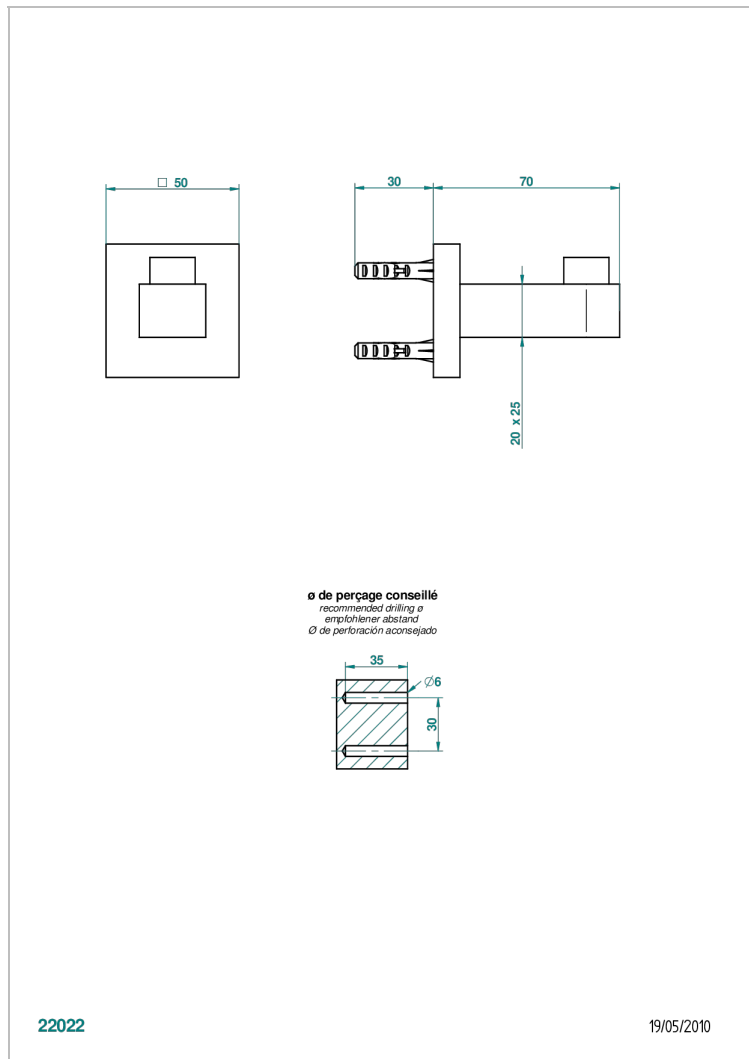

PROFIL BLACK ONYX WITH LEVER

A6P-517

Single robe hook

THG[®]
PARIS

22022

19/05/2010

CHARACTERISTIC

- Profil Black Onyx with lever
- Single robe hook