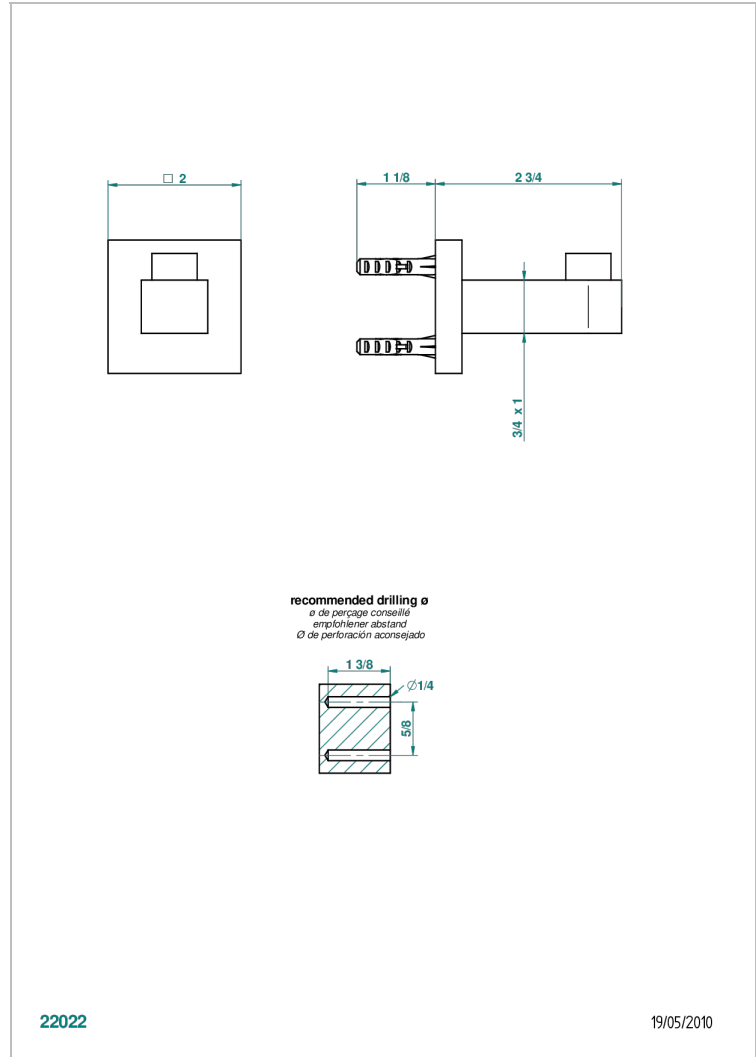

PROFIL BLACK ONYX WITH LEVER

A6P-517

Single robe hook

THG[®]
PARIS

CHARACTERISTIC

- Profil Black Onyx with lever
- Single robe hook

AVAILABLE FINITIONS

Antique nickel - H28
Black ceram - D30
Blush PVD - H62
Brass color PVD - H49
Brown bronze color PVD - F33
Gold color PVD - H52