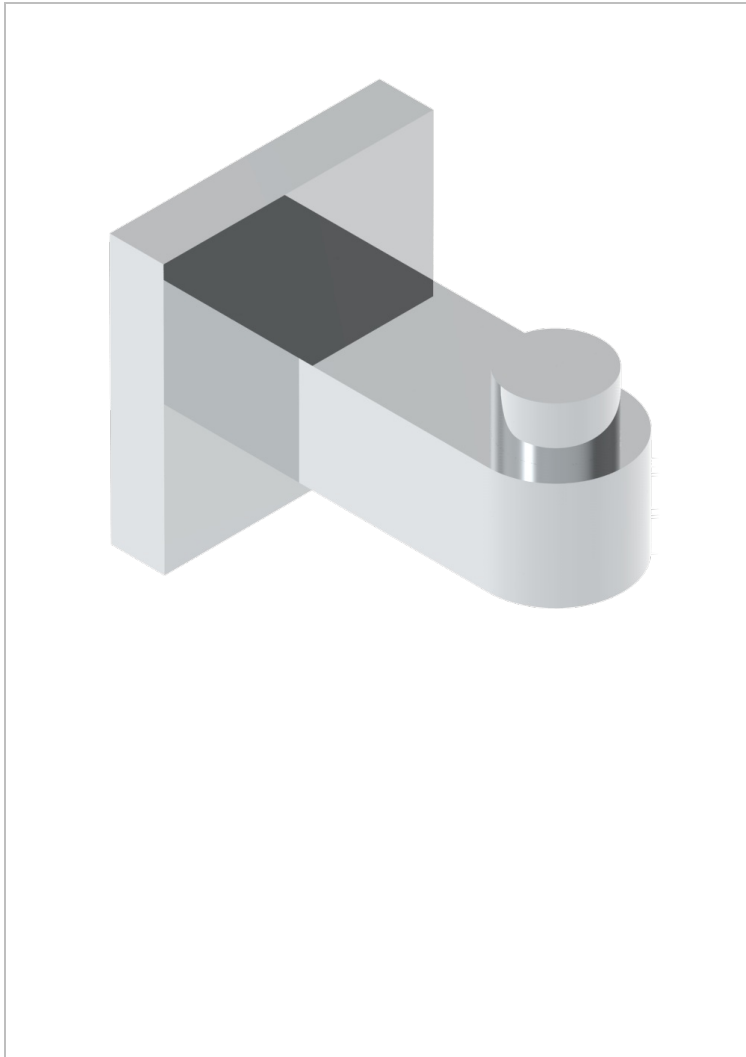

PROFIL BLACK ONYX WITH LEVER

A6P-517

Single robe hook

THG[®]
PARIS

22022

19/05/2010

CHARACTERISTIC

- Profil Black Onyx with lever
- Single robe hook

AVAILABLE FINITIONS

Antique nickel - H28
Black ceram - D30
Blush PVD - H62
Brass color PVD - H49
Brown bronze color PVD - F33
Gold color PVD - H52

Graphite PVD - H64
Lacquered light bronze - D01
Matt Umber PVD - H67
Matt blush PVD - H60
Matt brass color PVD - H50
Matt brown bronze color PVD - F34