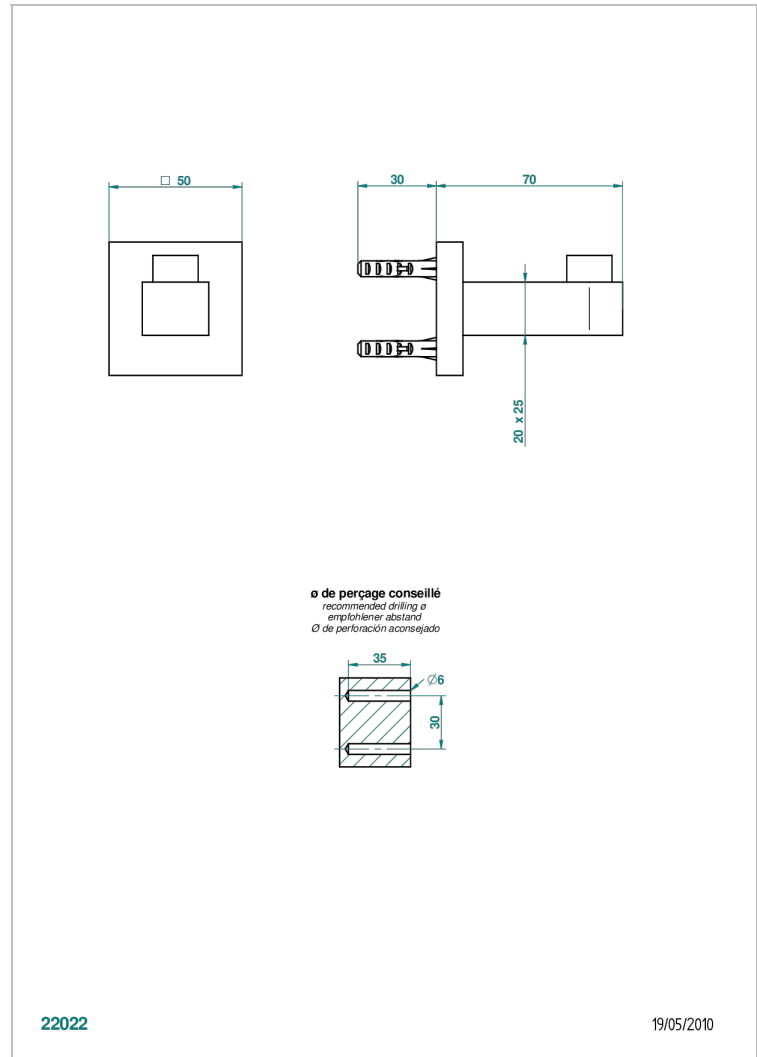

PROFIL BLACK ONYX WITH LEVER

A6P-517

Single robe hook

THG[®]
PARIS

22022

19/05/2010

CHARACTERISTIC

- Profil Black Onyx with lever
- Single robe hook