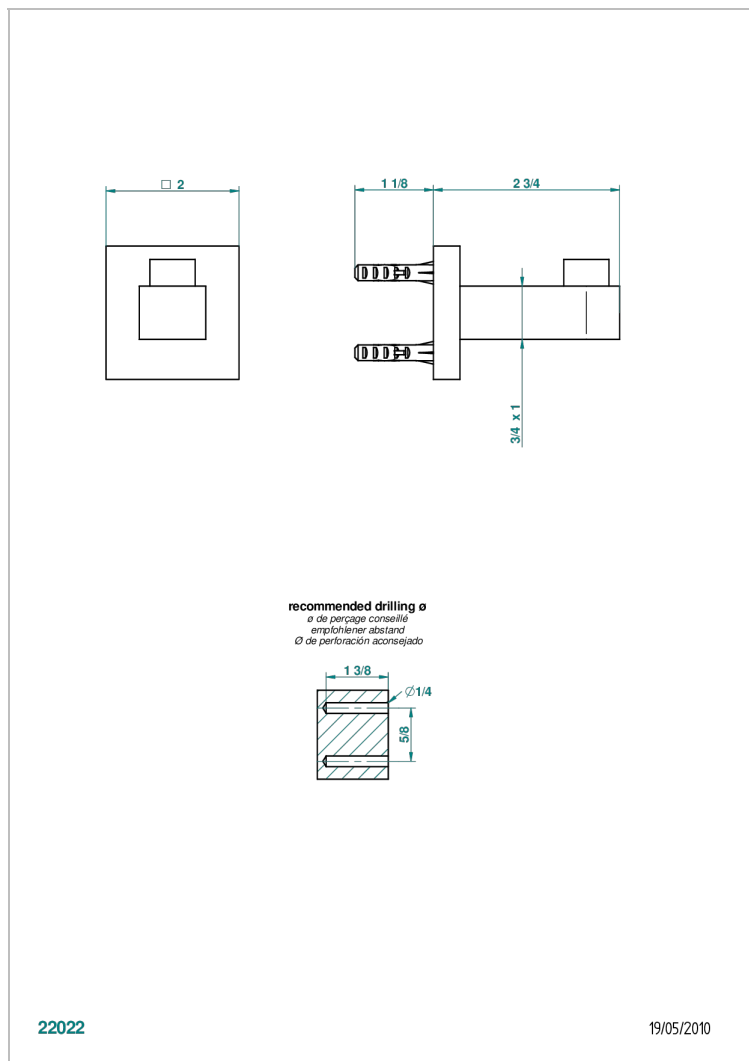

PROFIL BLACK ONYX WITH LEVER

A6P-517

Single robe hook

22022

19/05/2010

CHARACTERISTIC

- Profil Black Onyx with lever
- Single robe hook

AVAILABLE FINITIONS