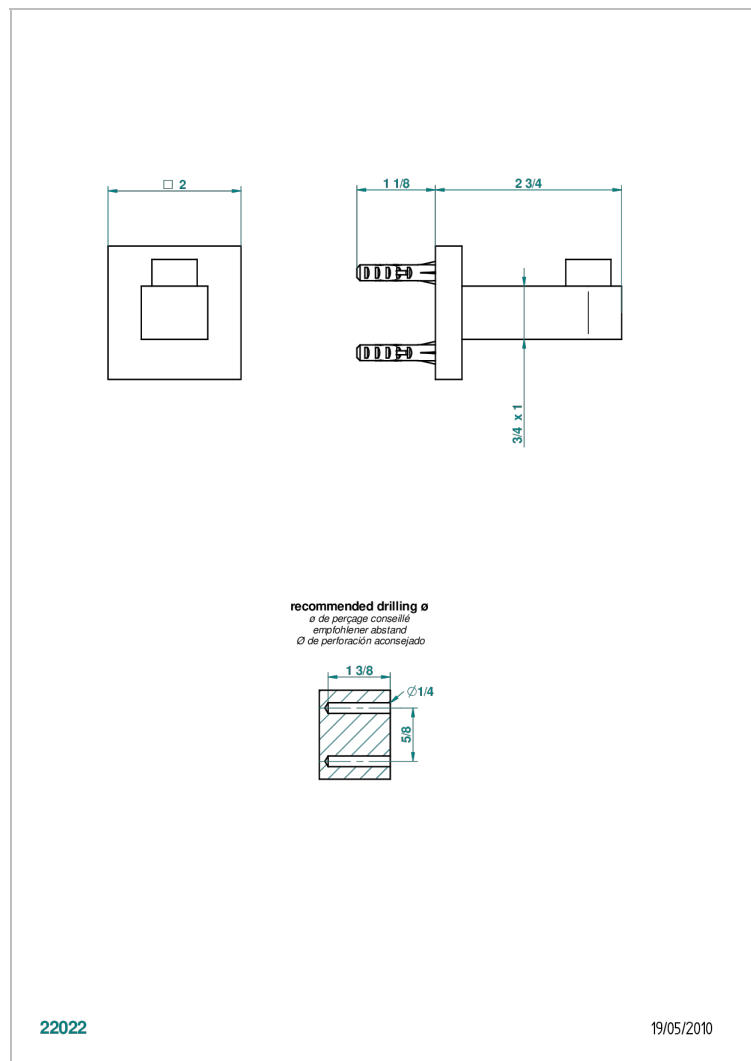

PROFIL BLACK ONYX WITH LEVER

A6P-517

Single robe hook

22022

19/05/2010

CHARACTERISTIC

- Profil Black Onyx with lever
- Single robe hook

AVAILABLE FINITIONS