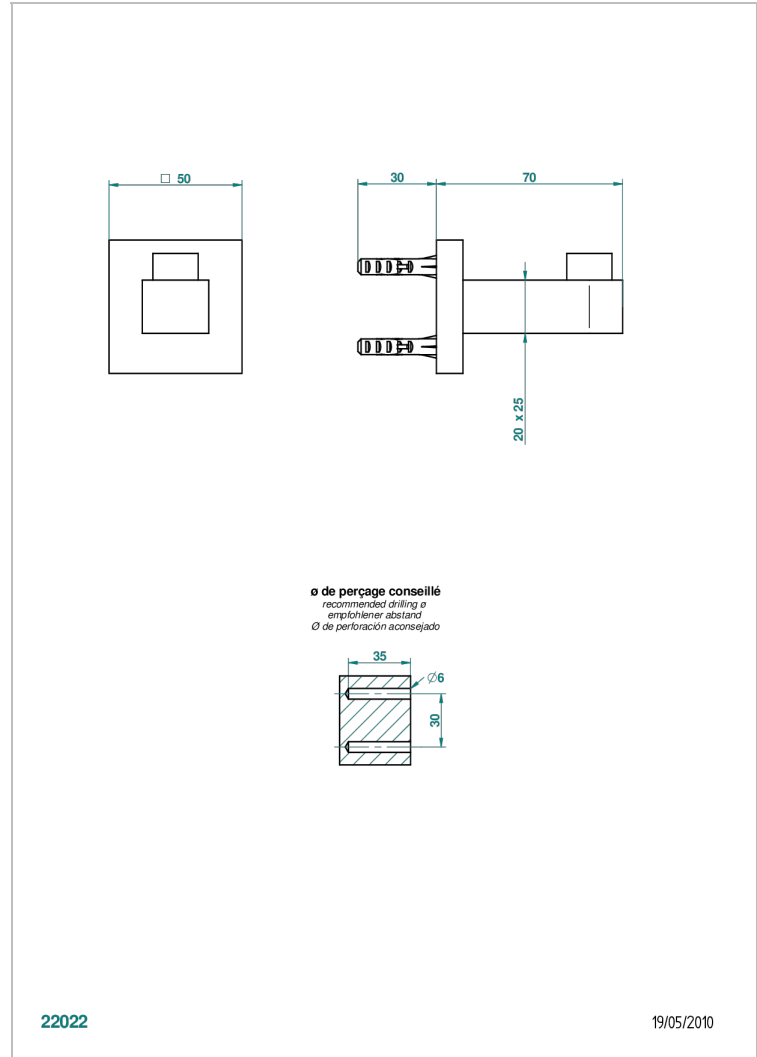

PROFIL BLACK ONYX

A6N-517

Single robe hook

22022

19/05/2010

CHARACTERISTIC

- Profil Black Onyx
- Single robe hook

AVAILABLE FINITIONS