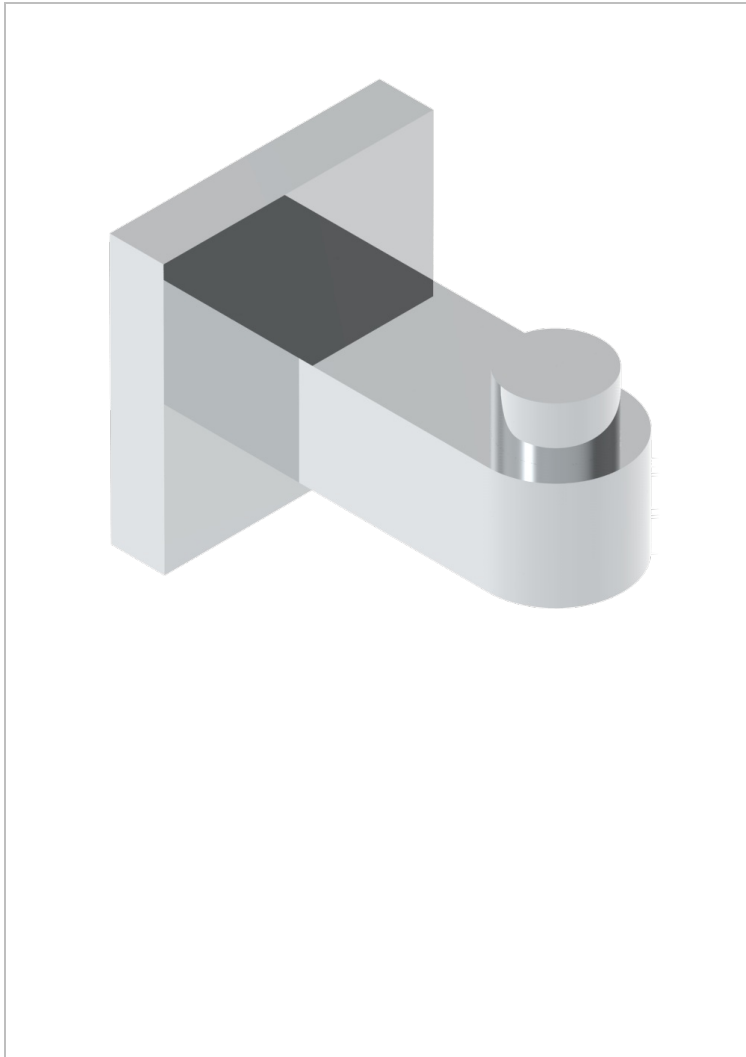

PROFIL BLACK ONYX

A6N-517

Single robe hook

22022

19/05/2010

CHARACTERISTIC

- Profil Black Onyx
- Single robe hook

AVAILABLE FINITIONS

Antique nickel - H28
Black ceram - D30
Blush PVD - H62
Brass color PVD - H49
Brown bronze color PVD - F33
Gold color PVD - H52

Graphite PVD - H64
Lacquered light bronze - D01
Matt Umber PVD - H67
Matt blush PVD - H60
Matt brass color PVD - H50
Matt brown bronze color PVD - F34