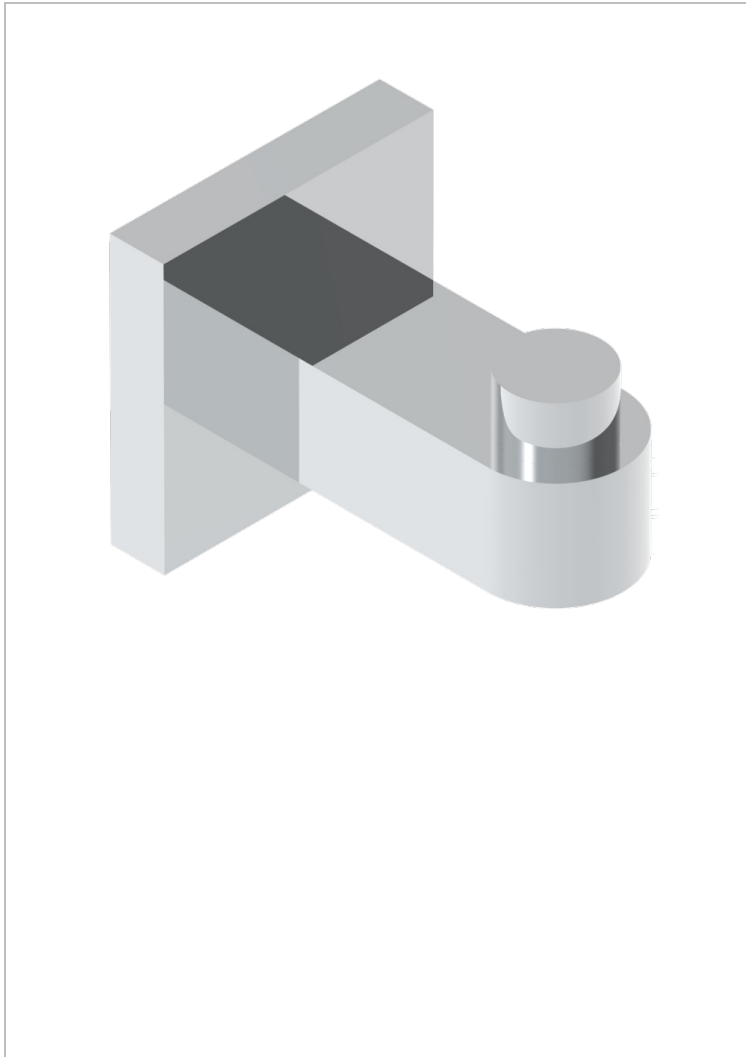

# PROFIL BLACK ONYX

A6N-517

Single robe hook

## CHARACTERISTIC

- Profil Black Onyx
- Single robe hook

## AVAILABLE FINITIONS

Antique nickel - H28  
Black ceram - D30  
Blush PVD - H62  
Brass color PVD - H49  
Brown bronze color PVD - F33  
Gold color PVD - H52

Graphite PVD - H64  
Lacquered light bronze - D01  
Matt Umber PVD - H67  
Matt blush PVD - H60  
Matt brass color PVD - H50  
Matt brown bronze color PVD - F34