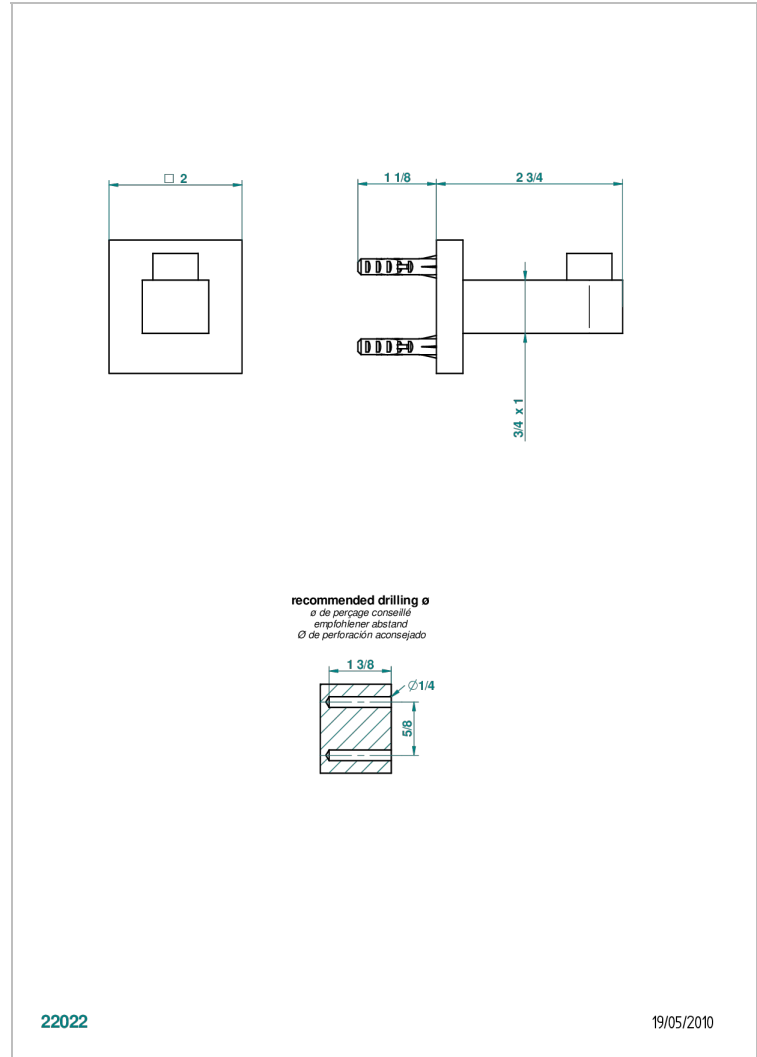

PROFIL BLACK ONYX

A6N-517

Single robe hook

22022

19/05/2010

CHARACTERISTIC

- Profil Black Onyx
- Single robe hook

AVAILABLE FINITIONS