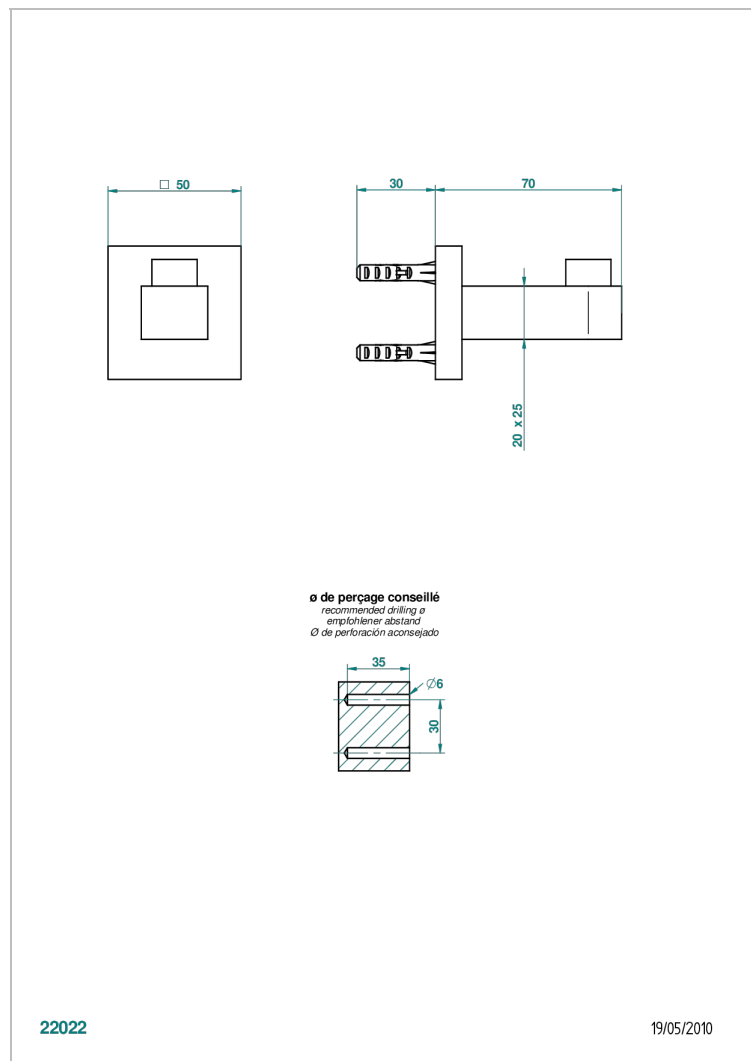

PROFIL LALIQUE CLEAR CRYSTAL WITH LEVER HANDLES

A6H-517

Robe hook

CHARACTERISTIC

- Profil Lalique Clear crystal with lever handles
- Robe hook

AVAILABLE FINITIONS

Black ceram - D30
Blush PVD - H62
Brass color PVD - H49
Brown bronze color PVD - F33
Chrome polished - A02
Chrome polished / gold polished - G02