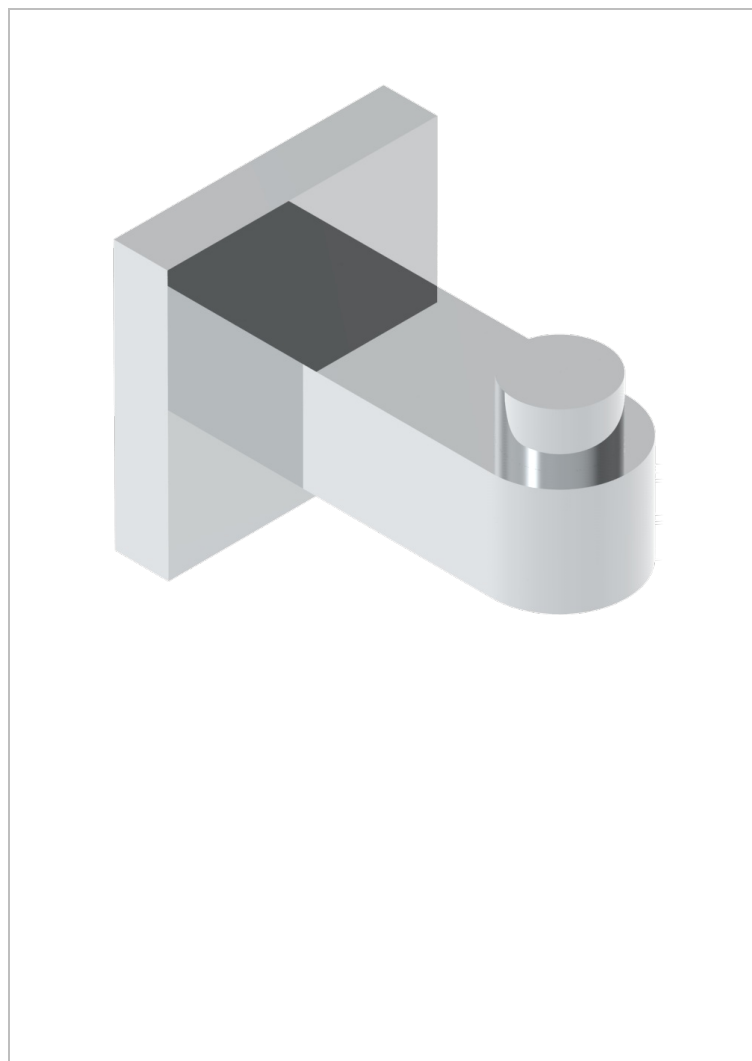

PROFIL LALIQUE CLEAR CRYSTAL WITH LEVER HANDLES

A6H-517

Robe hook

CHARACTERISTIC

- Profil Lalique Clear crystal with lever handles
- Robe hook

AVAILABLE FINITIONS

Black ceram - D30
Blush PVD - H62
Brass color PVD - H49
Brown bronze color PVD - F33
Chrome polished - A02
Chrome polished / gold polished - G02

Copper antique matt, coated - H07
Gold color PVD - H52
Gold mat - F07
Gold polished - F01
Graphite PVD - H64
Light coated bronze - D01

Matt Umber PVD - H67
Matt blush PVD - H60
Matt brass color PVD - H50
Matt brown bronze color PVD - F34
Matt chrome (American satin) - C02
Matt gold color PVD - H53