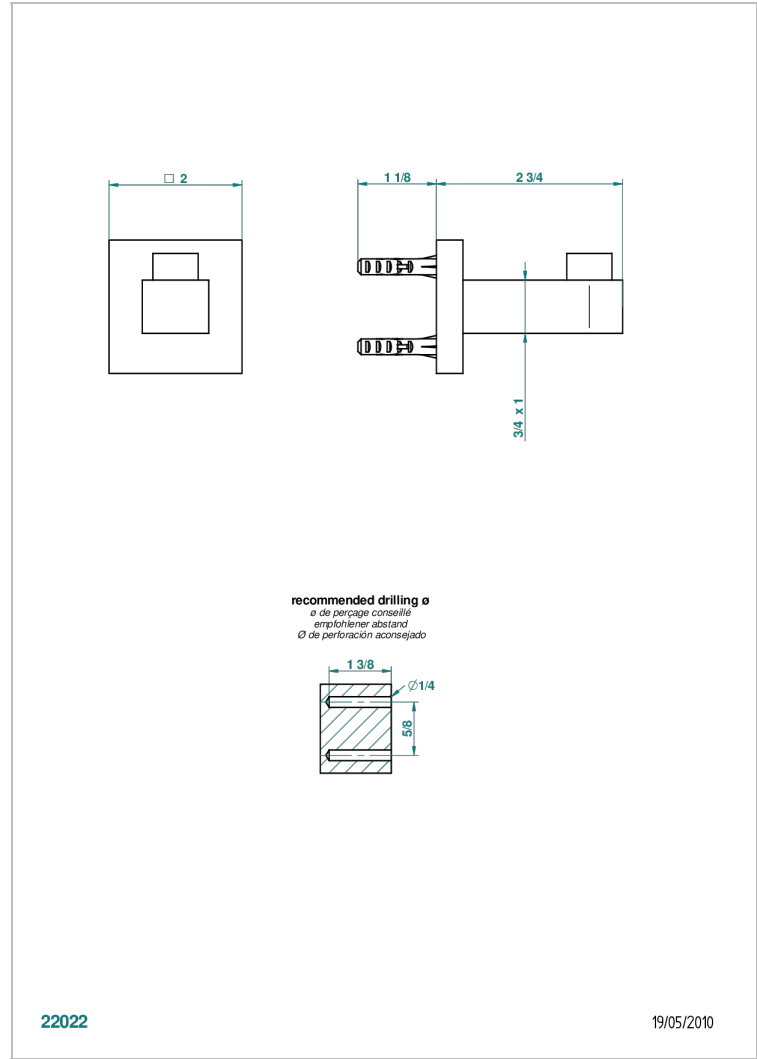

# PROFIL LALIQUE CLEAR CRYSTAL WITH LEVER HANDLES

A6H-517

Robe hook

22022

19/05/2010

## CHARACTERISTIC

- Profil LaliQue Clear crystal with lever handles
- Robe hook