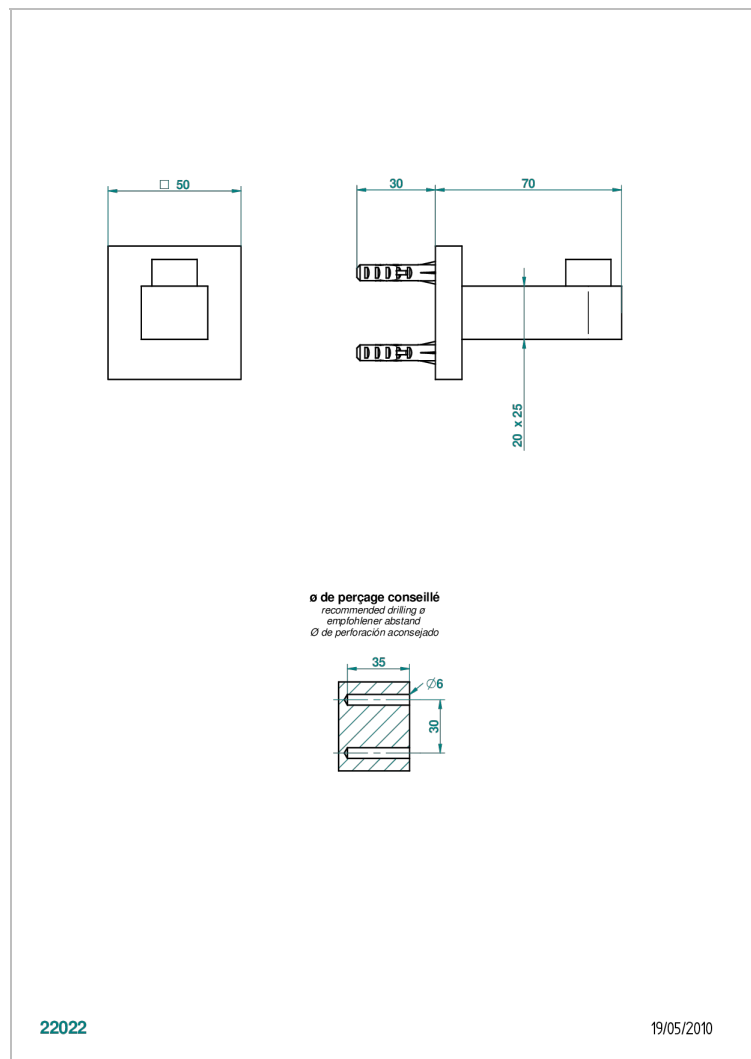

PROFIL LALIQUE CLEAR CRYSTAL WITH LEVER

A6H-517

Single robe hook

CHARACTERISTIC

- Profil Laliq Clear crystal with lever
- Single robe hook

AVAILABLE FINITIONS

Antique nickel - H28
Black ceram - D30
Blush PVD - H62
Brass color PVD - H49
Brown bronze color PVD - F33
Gold color PVD - H52