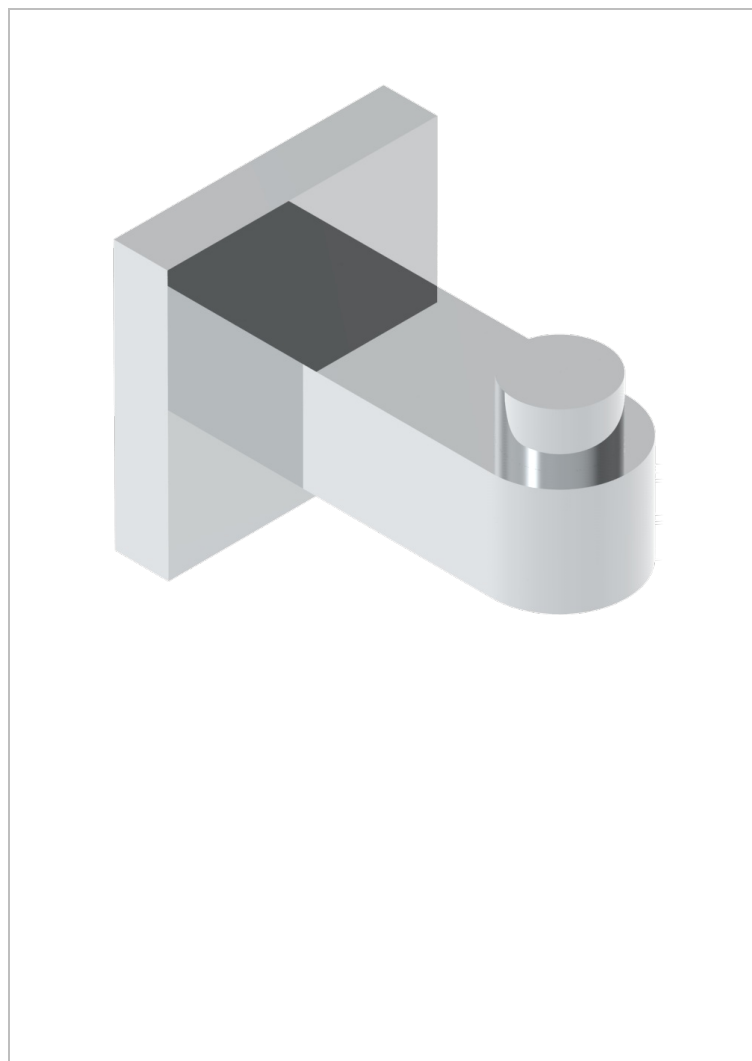

PROFIL LALIQUE CLEAR CRYSTAL WITH LEVER

A6H-517

Single robe hook

CHARACTERISTIC

- Profil Laliq Clear crystal with lever
- Single robe hook

AVAILABLE FINITIONS

Antique nickel - H28
Black ceram - D30
Blush PVD - H62
Brass color PVD - H49
Brown bronze color PVD - F33
Gold color PVD - H52

Graphite PVD - H64
Lacquered light bronze - D01
Matt Umber PVD - H67
Matt blush PVD - H60
Matt brass color PVD - H50
Matt brown bronze color PVD - F34

Matt chrome - C02
Matt gold - F07
Matt gold color PVD - H53
Matt graphite PVD - H65
Matt nickel (color finish) - C01
Matt nickel color PVD - H56

Nickel color PVD - H55
Polished chrome (color finish) - A02
Polished chrome / Polished gold (color finish) - G02
Polished gold (color finish) - F01
Polished nickel - B01
Soft gold - F30

Soft matt gold - F31
Umber PVD - H66
Varnished matt antique red copper (color finish) - H07