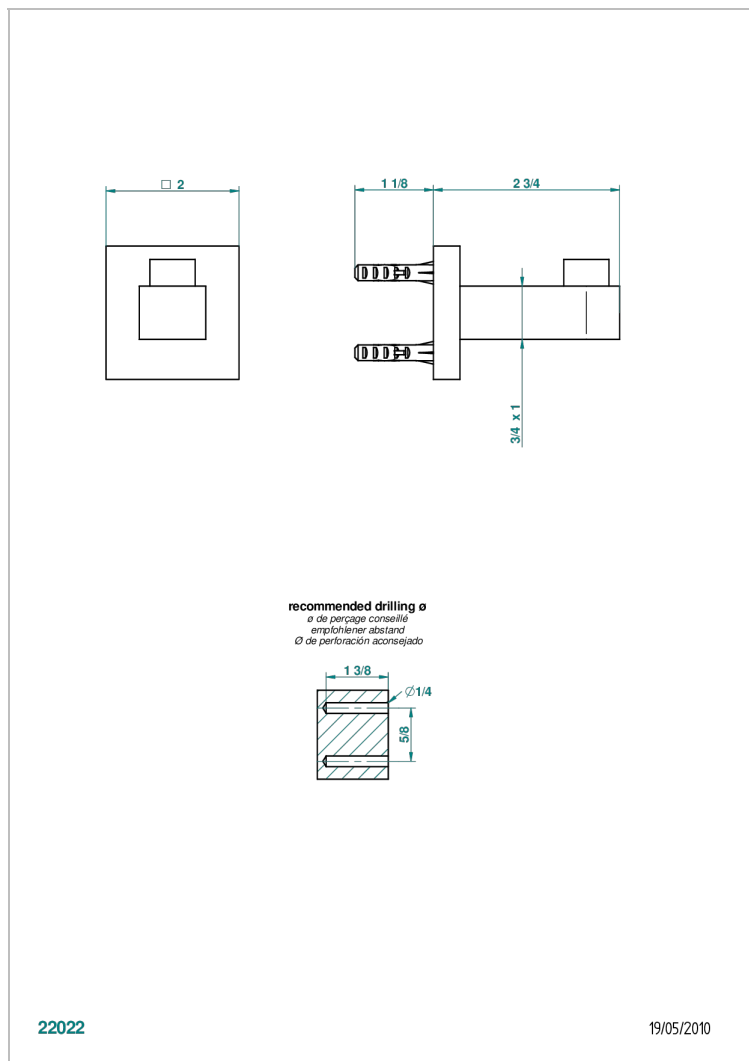

PROFIL LALIQUE CLEAR CRYSTAL WITH LEVER

A6H-517

Single robe hook

CHARACTERISTIC

- Profil Laliq Clear crystal with lever
- Single robe hook

AVAILABLE FINITIONS

Antique nickel - H28
Black ceram - D30
Blush PVD - H62
Brass color PVD - H49
Brown bronze color PVD - F33
Gold color PVD - H52