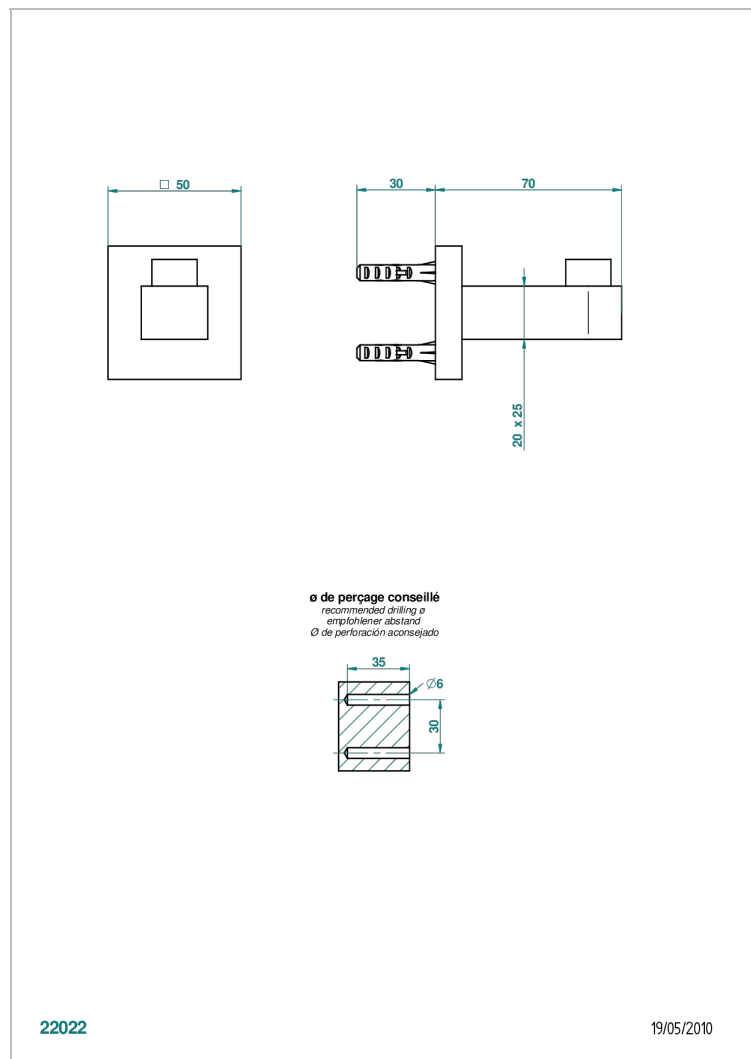

# PROFIL LALIQUE CLEAR CRYSTAL WITH LEVER

A6H-517

Single robe hook

22022

19/05/2010

## CHARACTERISTIC

- Profil Laliq Clear crystal with lever
- Single robe hook