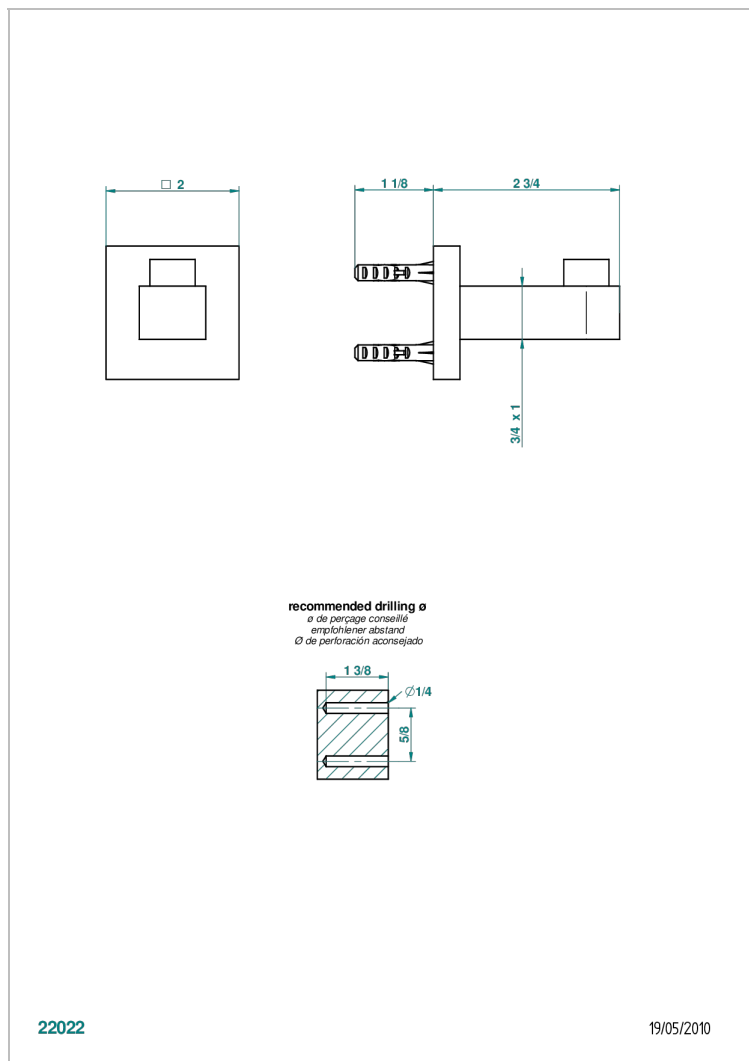

# PROFIL LALIQUE CLEAR CRYSTAL WITH LEVER

A6H-517

Single robe hook

## CHARACTERISTIC

- Profil Laliq Clear crystal with lever
- Single robe hook