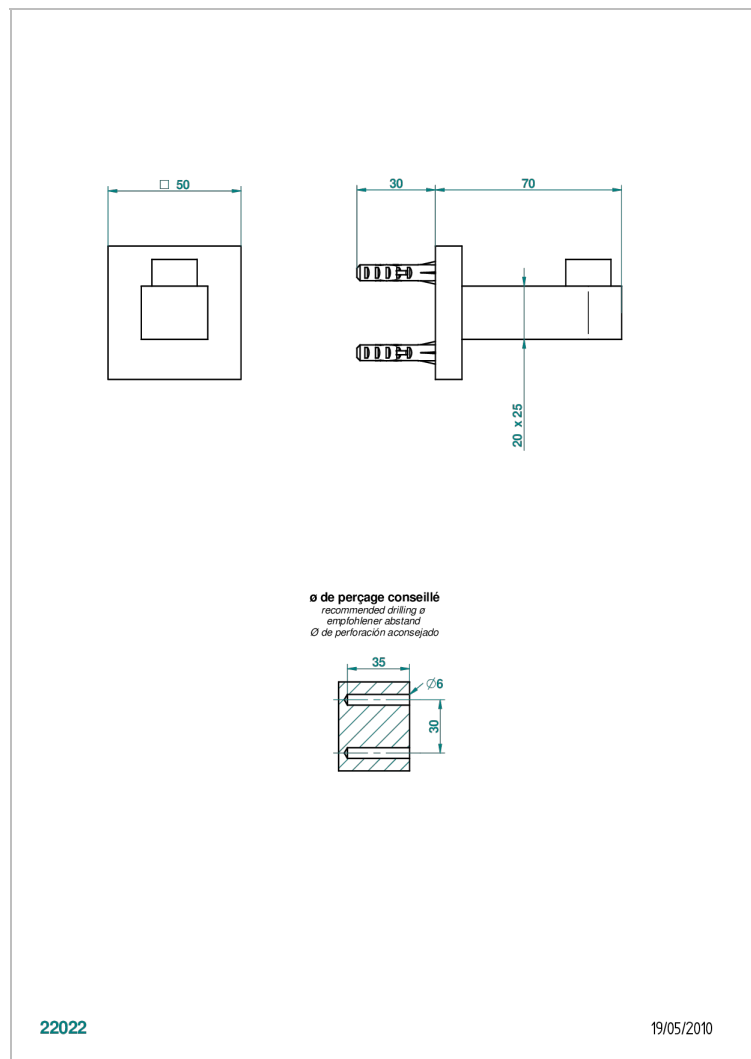

PROFIL LALIQUE CLEAR CRYSTAL WITH LEVER

A6H-517

Single robe hook

22022

19/05/2010

CHARACTERISTIC

- Profil Laliq Clear crystal with lever
- Single robe hook

AVAILABLE FINITIONS