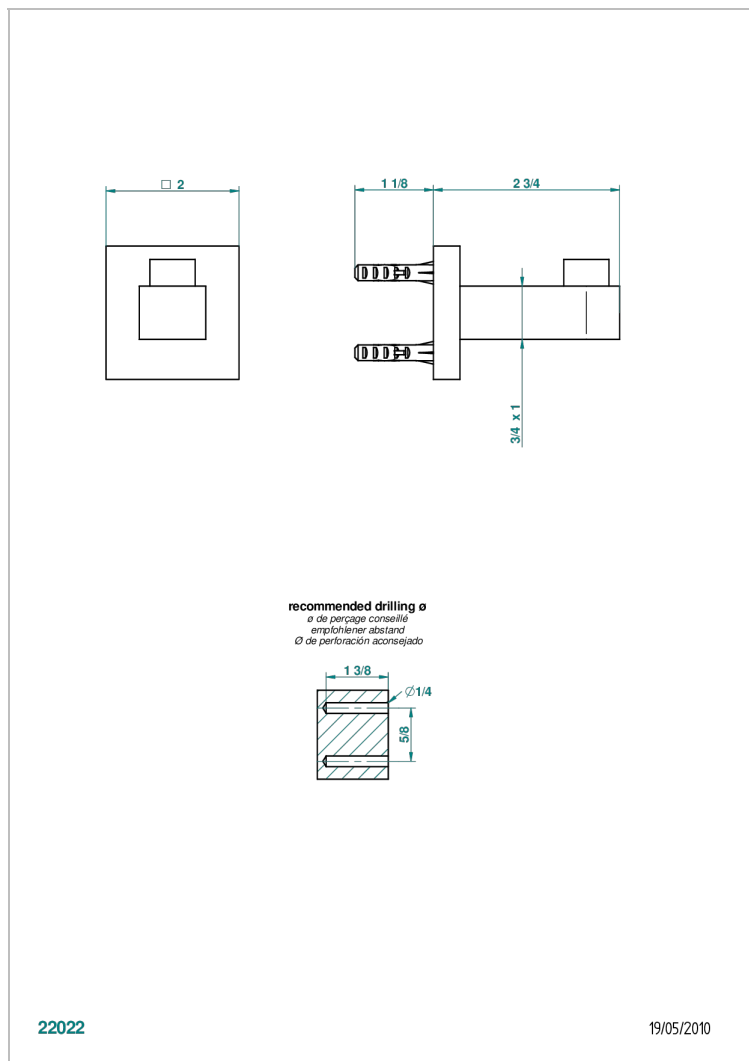

PROFIL LALIQUE CLEAR CRYSTAL WITH LEVER

A6H-517

Single robe hook

22022

19/05/2010

CHARACTERISTIC

- Profil Laliq Clear crystal with lever
- Single robe hook

AVAILABLE FINITIONS