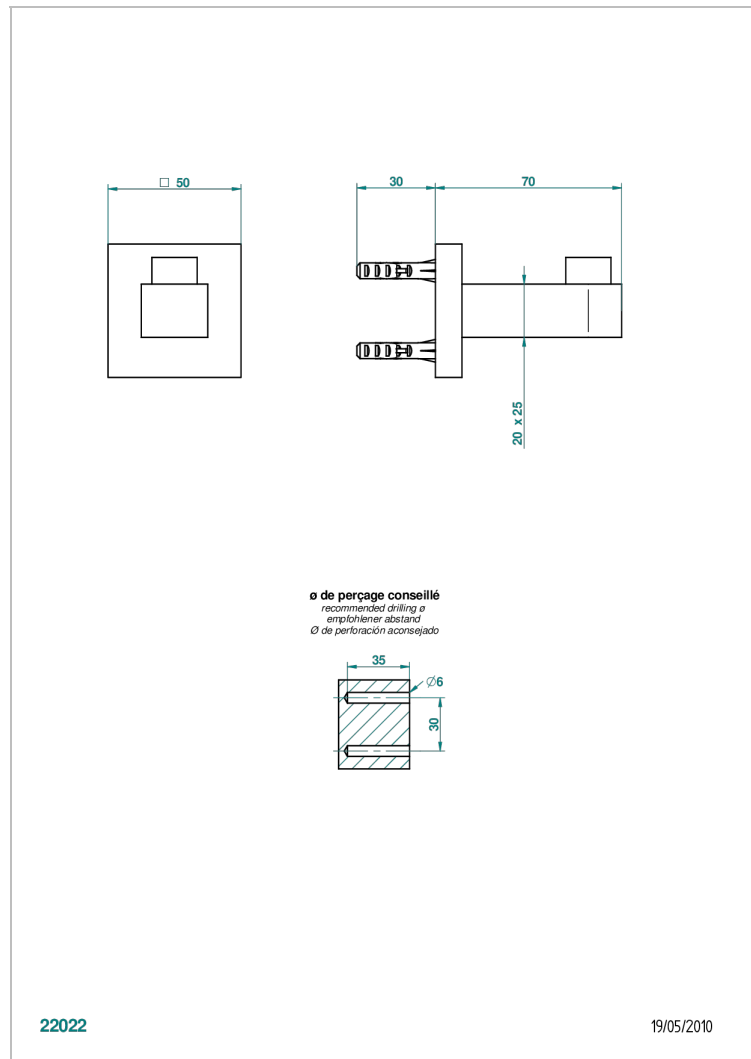

PROFIL LALIQUE CLEAR CRYSTAL

A6G-517

Single robe hook

THG[®]
PARIS

22022

19/05/2010

CHARACTERISTIC

- Profil Lalique Clear crystal
- Single robe hook