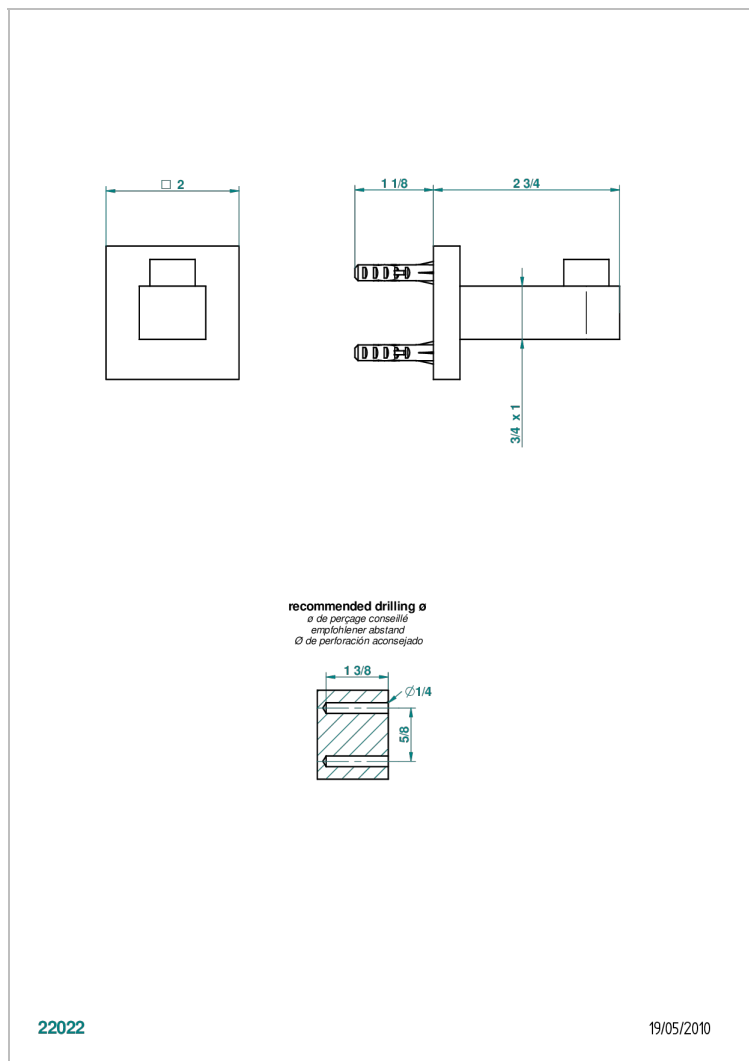

PROFIL LALIQUE CLEAR CRYSTAL

A6G-517

Single robe hook

THG[®]
PARIS

CHARACTERISTIC

- Profil Laliq Clear crystal
- Single robe hook

AVAILABLE FINITIONS

Antique nickel - H28
Black ceram - D30
Blush PVD - H62
Brass color PVD - H49
Brown bronze color PVD - F33
Gold color PVD - H52