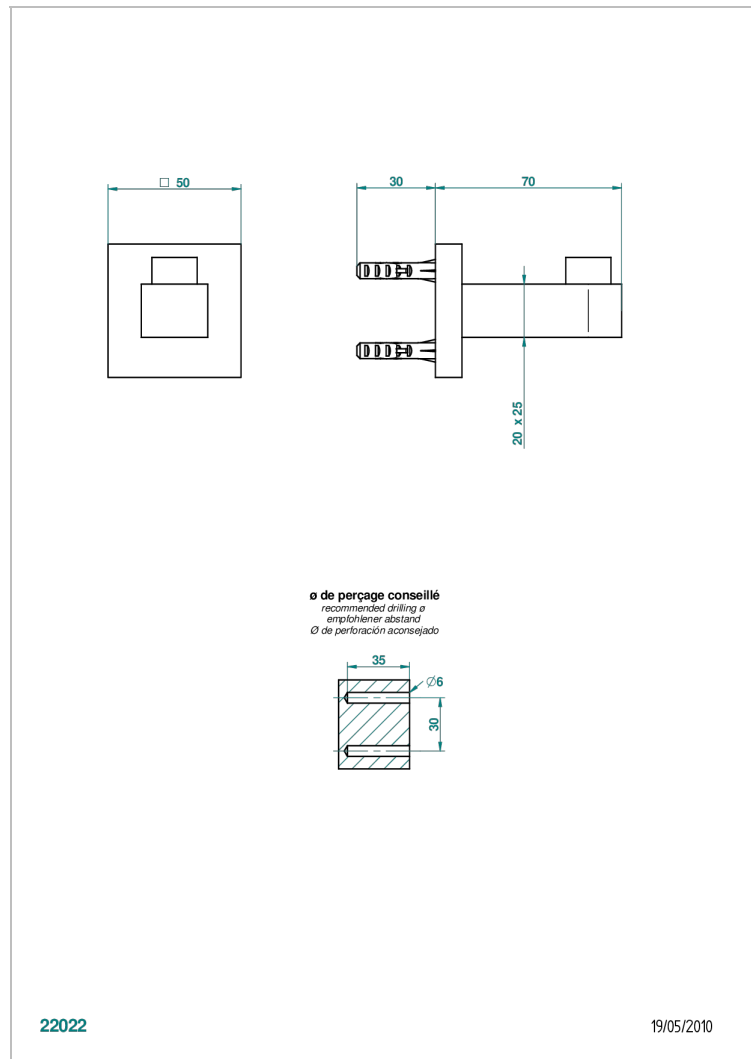

PROFIL LALIQUE CLEAR CRYSTAL

A6G-517

Single robe hook

THG[®]
PARIS

CHARACTERISTIC

- Profil Lalique Clear crystal
- Single robe hook

AVAILABLE FINITIONS

Antique nickel - H28
Black ceram - D30
Blush PVD - H62
Brass color PVD - H49
Brown bronze color PVD - F33
Gold color PVD - H52