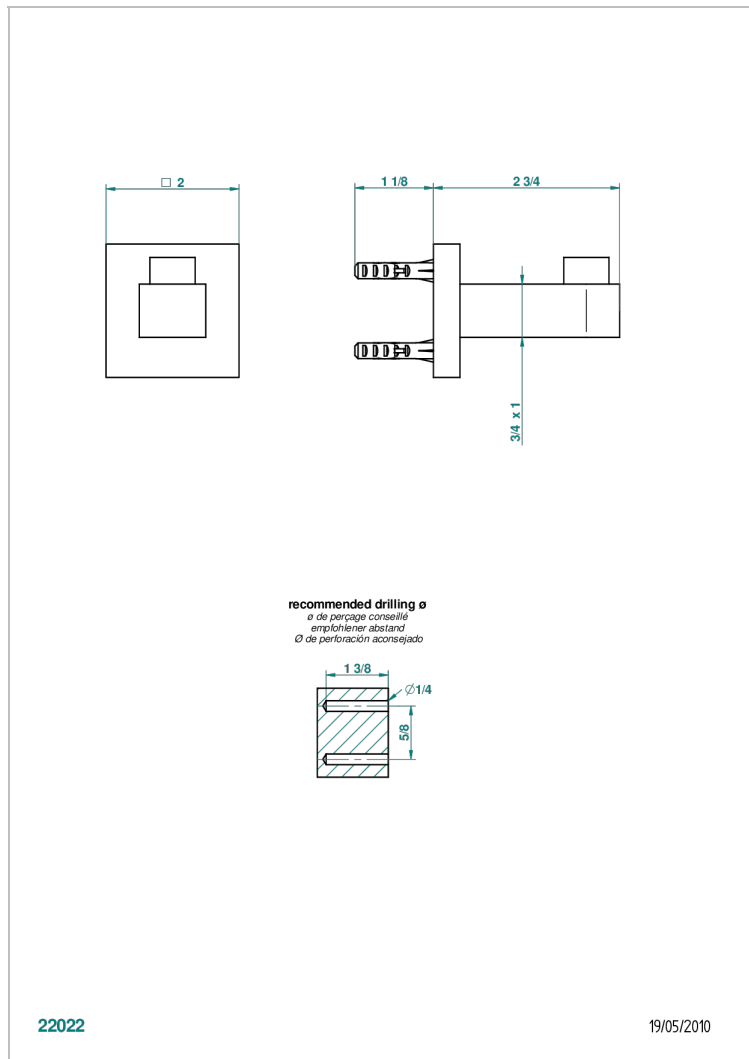

PROFIL LALIQUE CLEAR CRYSTAL

A6G-517

Single robe hook

22022

19/05/2010

CHARACTERISTIC

- Profil LaliQue Clear crystal
- Single robe hook

AVAILABLE FINITIONS